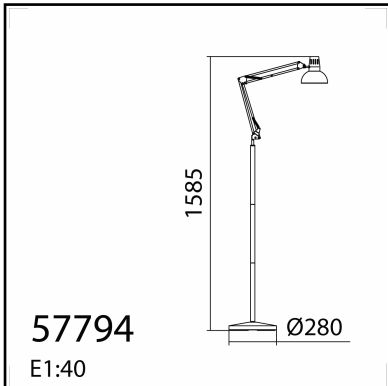

57794
E1:40

TECHNICAL DATA 577948101

LAMP INFO

Description:	RL ARTIC Blanco+cromo mate 1xE27
Mark:	20001 TL Table Lamp
Reference:	577948101
Range:	57790 AINE
Code EAN:	842179779481
Measures (mm):	1585-0280-0280
Weight (kg):	5.15

Lampholder/Watts:	E27 LED max.20W	CCT:	-	Switch:	Cord switch
Bulb included:	No	Lm:	-	USB_C:	No
Class:	Class II	Effi LS:	-	Shade:	No
IP:	20	CRI:	-	Dimmable:	No
Driver inc.:	No	Lamp Power:	-		
Voltage/Frequence:	230V - 50Hz	Applied Standard:	CE / LVD		

PACKAGING DETAILS

	Individual Box	Outer Box	Master Box
Type:	MDC - BROWN PRINTED		
Units:	1.00	0.00	0.00
Measures:	0505-0415-0115	_____	_____
Gross Weight (kg):	5.85	-	-
CTN 40°:	2.323,00		

OBSERVATIONS

57794
E1:40

TECHNICAL DATA 577949101

LAMP INFO

Description:	RL ARTIC negro+medalla 1xE27
Mark:	20001 TL Table Lamp
Reference:	577949101
Range:	57790 AINE
Code EAN:	8421797779498
Measures (mm):	1585-0280-0280
Weight (kg):	5.15