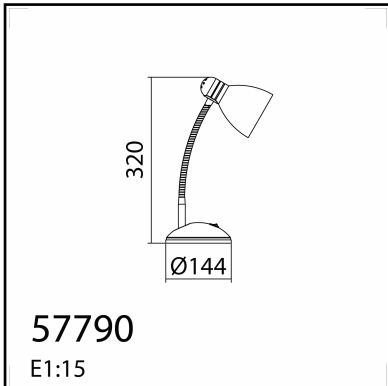

TECHNICAL DATA 577908001

LAMP INFO	
Description:	TL AINE Blanco 1xE27
Mark:	20001 TL Table Lamp
Reference:	577908001
Range:	57790 AINE
Code EAN:	8421797779085
Measures (mm):	0320-0144-0144
Weight (kg):	0.70

Lampholder/Watts:	E27 LED max.20W	CCT:	-	Switch:	Rocker switch
Bulb included:	No	Lm:	-	USB_C:	No
Class:	Class II	Effi LS:	-	Shade:	No
IP:	20	CRI:	-	Dimmable:	No
Driver inc.:	No	Lamp Power:	-		
Voltage/Frequence:	230V - 50Hz	Applied Standard:	CE / LVD		

PACKAGING DETAILS

	Individual Box	Outer Box	Master Box
Type:	MDC - BROWN PRINTED	MDC - MARRON / BROWN (c)	
Units:	1.00	12.00	0.00
Measures:	0153-0153-0200	0480-0325-0420	_____
Gross Weight (kg):	0.80	9.80	-
CTN 40':	10.256,00		

OBSERVATIONS