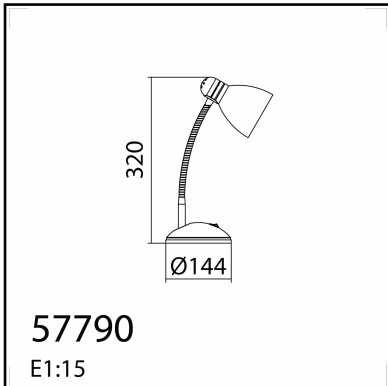

OBSERVATIONS

TECHNICAL DATA 577906501

LAMP INFO	
Description:	TL AINE azul 1xE27
Mark:	20001 TL Table Lamp
Reference:	577906501
Range:	57790 AINE
Code EAN:	8421797779061
Measures (mm):	0320-0144-0144
Weight (kg):	0.70

Lampholder/Watts:	E27 LED max.20W	CCT:	-	Switch:	Rocker switch
Bulb included:	No	Lm:	-	USB_C:	No
Class:	Class II	Effi LS:	-	Shade:	No
IP:	20	CRI:	-	Dimmable:	No
Driver inc.:	No	Lamp Power:	-		
Voltage/Frequence:	230V - 50Hz	Applied Standard:	CE / LVD		

OBSERVATIONS

TECHNICAL DATA 577905101

LAMP INFO

Description:	TL AINE Rojo 1xE27
Mark:	20001 TL Table Lamp
Reference:	577905101
Range:	57790 AINE
Code EAN:	8421797779054
Measures (mm):	0320-0144-0144
Weight (kg):	0.70