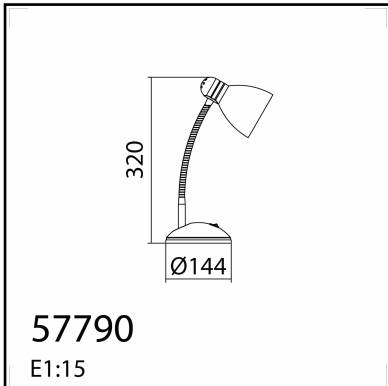

TECHNICAL DATA 577909001

LAMP INFO

Description:	TL AINE Negro 1xE27
Mark:	20001 TL Table Lamp
Reference:	577909001
Range:	57790 AINE
Code EAN:	8421797779092
Measures (mm):	0320-0144-0144
Weight (kg):	0.70

Lampholder/Watts:	E27 LED max.20W	CCT:	-	Switch:	Rocker switch
Bulb included:	No	Lm:	-	USB_C:	No
Class:	Class II	Effi LS:	-	Shade:	No
IP:	20	CRI:	-	Dimmable:	No
Driver inc.:	No	Lamp Power:	-		
Voltage/Frequence:	230V - 50Hz	Applied Standard:	CE / LVD		

PACKAGING DETAILS

	Individual Box	Outer Box	Master Box
Type:	MDC - BROWN PRINTED	MDC - MARRON / BROWN (c)	
Units:	1.00	12.00	0.00
Measures:	0153-0153-0200	0480-0325-0420	_____
Gross Weight (kg):	0.80	9.80	-
CTN 40':	10.256,00		

OBSERVATIONS