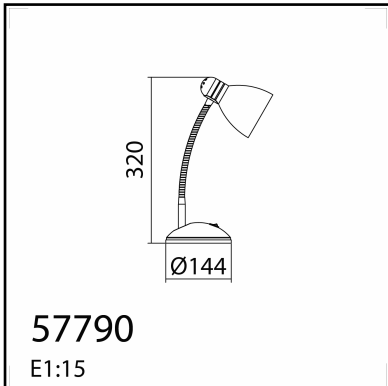

TECHNICAL DATA 577903201

LAMP INFO

Description:	TL AINE Plata 1xE27
Mark:	20001 TL Table Lamp
Reference:	577903201
Range:	57790 AINE
Code EAN:	8421797779030
Measures (mm):	0320-0144-0144
Weight (kg):	0.70

Lampholder/Watts:	E27 LED max.20W	CCT:	-	Switch:	Rocker switch
Bulb included:	No	Lm:	-	USB_C:	No
Class:	Class II	Effi LS:	-	Shade:	No
IP:	20	CRI:	-	Dimmable:	No
Driver inc.:	No	Lamp Power:	-		
Voltage/Frequence:	230V - 50Hz	Applied Standard:	CE / LVD		

OBSERVATIONS

TECHNICAL DATA 577906501

LAMP INFO	
Description:	TL AINE azul 1xE27
Mark:	20001 TL Table Lamp
Reference:	577906501
Range:	57790 AINE
Code EAN:	8421797779061
Measures (mm):	0320-0144-0144
Weight (kg):	0.70

OBSERVATIONS

TECHNICAL DATA 577905101

LAMP INFO

Description:	TL AINE Rojo 1xE27
Mark:	20001 TL Table Lamp
Reference:	577905101
Range:	57790 AINE
Code EAN:	8421797779054
Measures (mm):	0320-0144-0144
Weight (kg):	0.70