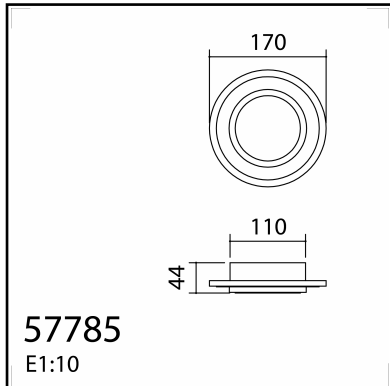

TECHNICAL DATA 577858102

LAMP INFO	
Description:	WL RUNI ø17cm 11W 4000k
Mark:	10002 WL Wall Lamp
Reference:	577858102
Range:	57852 PLUNI
Code EAN:	842179778583
Measures (mm):	0170-0044-0170
Weight (kg):	-

PACKAGING DETAILS

	Individual Box	Outer Box	Master Box
Type:	MDC-MARRON / BROWN	MDC - MARRON / BROWN	
Units:	1.00	10.00	0.00
Measures:	0230-0080-0230	0490-0440-0240	_____
Gross Weight (kg):	-	-	-
CTN 40°:	10.822.00		

OBSERVATIONS

TECHNICAL DATA 577858109

LAMP INFO	
Description:	WL RUNI ø17cm 11W 3000k
Mark:	10002 WL Wall Lamp
Reference:	577858109
Range:	57852 PLUNI
Code EAN:	842179778590
Measures (mm):	0170-0044-0170
Weight (kg):	-

PACKAGING DETAILS

	Individual Box	Outer Box	Master Box
Type:	MDC-MARRON / BROWN	MDC - MARRON / BROWN	
Units:	1.00	10.00	0.00
Measures:	0230-0080-0230	0490-0440-0240	_____
Gross Weight (kg):	-	-	-
CTN 40':	10.822.00		