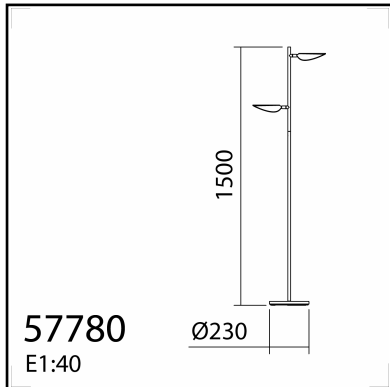

TECHNICAL DATA 577809102

LAMP INFO

Description:	RL SENDA Negro Mate LED 2x7W 3000K
Mark:	20000 FL Floor Lamp
Reference:	577809102
Range:	57780 SENDA
Code EAN:	8421797778095
Measures (mm):	1500-0230-0230
Weight (kg):	4.70

Lampholder/Watts:	LED 2x7W	CCT:	3000K	Switch:	Foot switch
Bulb included:	Yes - SMD	Lm:	980	USB_C:	No
Class:	Class III	Effi LS:	D	Shade:	No
IP:	20	CRI:	83,80	Dimmable:	No
Driver inc.:	Yes	Lamp Power:	14,00W		
Voltage/Frequence:	DC 24V - 0,67A	Applied Standard:	CE / LVD		

PACKAGING DETAILS

	Individual Box	Outer Box	Master Box
Type:	MDC - BROWN PRINTED		
Units:	1.00	0.00	0.00
Measures:	0480-0090-1560		
Gross Weight (kg):	5.80	-	-
CTN 40':	830,00		

OBSERVATIONS

57780
E1:40

TECHNICAL DATA 577808102

PACKAGING DETAILS

	Individual Box	Outer Box	Master Box
Type:	MDC - BROWN PRINTED		
Units:	1.00	0.00	0.00
Measures:	0480-0090-1560	_____	_____
Gross Weight (kg):	5.80	-	-
CTN 40':	830,00		

OBSERVATIONS