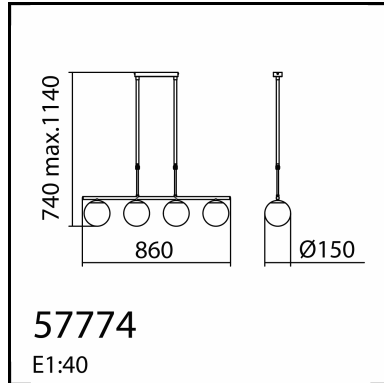

TECHNICAL DATA Nº 3.206 -577746101

LAMP INFO

Description:	SEMIPLAFÓN RONDA latón mate 4xE27 diam.15		
Mark:	10001 CL Ceiling		
Reference:	577746101		
Provisional Ref.:			
Range:	57770 RONDA		
Code EAN:	842179777463		
Measures (mm):	1140-0860-0150	Weight (kg):	2.41

Lampholder/Watts:	4xE27 max.40W	CCT:	-	Switch:	No
Bulb included:	No	Lm:	-	Dimmer:	No
Class:	I	Efi:	-	Shade:	No
IP:	20	Ra:	-	Shrink wrap:	No
Transformer:	No	McAdam:	-	Applied Standard:	CE / LVD
Voltage/Frequency:	230V - 50Hz	Power:	-	Bulk:	No

PACKAGING DETAILS

	Individual Box	Outer Box	Master Box
Type:	MDC-MARRON / BROWN	MDC - MARRON / BROWN (c)	
Units:	1.00	6.00	0.00
Measures:	0250-0870-0200	0910-0530-0605	
Gross Weight (kg):	3.01	20.60	-
CTN 40':	1.151,00		

OBSERVATIONS