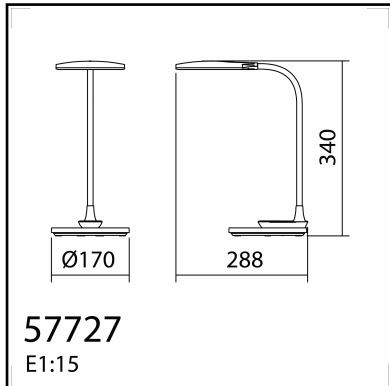

TECHNICAL DATA 577278102

LAMP INFO	
Description:	DL ANNA WH 10W CCT dim
Mark:	20001 TL Table Lamp
Reference:	577278102
Range:	57727 ANNA
Code EAN:	842179772789
Measures (mm):	0170-0288-0340
Weight (kg):	0.85

PACKAGING DETAILS

	Individual Box	Outer Box	Master Box
Type:	MDC - WHITE	MDC - MARRON / BROWN	
Units:	1.00	6.00	0.00
Measures:	0218-0058-0300	0368-0315-0238	_____
Gross Weight (kg):	1.16	7.42	-
CTN 40':	12.178,00		

OBSERVATIONS

TECHNICAL DATA 577279102

LAMP INFO	
Description:	DL ANNA BK 10W CCT dim
Mark:	20001 TL Table Lamp
Reference:	577279102
Range:	57727 ANNA
Code EAN:	842179772796
Measures (mm):	0170-0288-0340
Weight (kg):	0.85