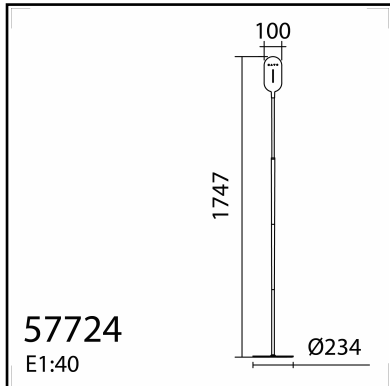

57724
E1:40

TECHNICAL DATA 577248102

LAMP INFO	
Description:	FL ROBIN blanco 10W CCT+ dim
Mark:	20000 FL Floor Lamp
Reference:	577248102
Range:	57859 ROBIN
Code EAN:	842179772482
Measures (mm):	1400-0540-0540
Weight (kg):	2.12

Lampholder/Watts:	LED 10W	CCT:	3 steps CCT 3500K-5000K-7000K	Switch:	Touch
Bulb included:	Yes - SMD	Lm:	620	USB_C:	No
Class:	Class III	Effi LS:	G	Shade:	No
IP:	20	CRI:	80,00	Dimmable:	Progressive 0-100% dimmer included
Driver inc.:	Yes	Lamp Power:	10,00W		
Voltage/Frequence:	DC 12V - 0.7A	Applied Standard:	CE / LVD		

PACKAGING DETAILS

	Individual Box	Outer Box	Master Box
Type:	MDC - BROWN PRINTED	MDC - MARRON / BROWN	
Units:	1.00	4.00	0.00
Measures:	0265-0065-0440	0280-0280-0460	_____
Gross Weight (kg):	2.42	10.50	-
CTN 40':	6.211,00		

OBSERVATIONS

TECHNICAL DATA 577249102

LAMP INFO	
Description:	FL ROBIN negro 10W CCT+ dim
Mark:	20000 FL Floor Lamp
Reference:	577249102
Range:	57859 ROBIN
Code EAN:	842179772499
Measures (mm):	1400-0540-0540
Weight (kg):	2.12