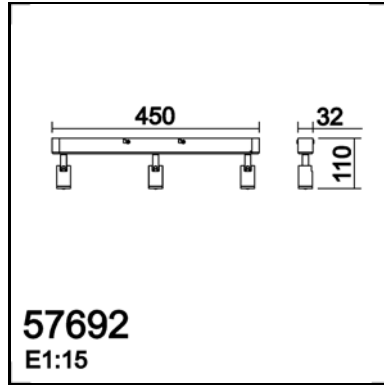


TECHNICAL DATA N° 3.193 -576929109
LAMP INFO

Description:	SL APOLO Negro mate LED 3x5W 3000K IP44		
Mark:	10003 SL Spot Light		
Reference:	576929109		
Provisional Ref.:			
Range:	57690 APOLO		
Code EAN:	8421797769260		
Measures (mm):	0110-0450-0032	Weight (kg):	0.80

OBSERVATIONS

TECHNICAL DATA N° 2.906 -576928103

LAMP INFO

Description:	FOCO APOLO R3, LED 3*5W 500lm (blanco mate) IP44		
Mark:	10003 SL Spot Light		
Reference:	576928103		
Provisional Ref.:			
Range:	57690 APOLO		
Code EAN:	8421797769284		
Measures (mm):	0110-0450-0032	Weight (kg):	0.80

OBSERVATIONS

TECHNICAL DATA N° 2.905 - 576929103

LAMP INFO

Description:	FOCO APOLO R3, LED 3*5W 500lm (negro mate) IP44		
Mark:	10003 SL Spot Light		
Reference:	576929103		
Provisional Ref.:			
Range:	57690 APOLO		
Code EAN:	8421797769291		
Measures (mm):	0110-0450-0032	Weight (kg):	0.80

OBSERVATIONS

TECHNICAL DATA N° 3.194 -576928109
LAMP INFO

Description:	SL APOLO blanco mate LED 3x5W 3000K IP44		
Mark:	10003 SL Spot Light		
Reference:	576928109		
Provisional Ref.:			
Range:	57690 APOLO		
Code EAN:	8421797769277		
Measures (mm):	0110-0450-0032	Weight (kg):	0.80