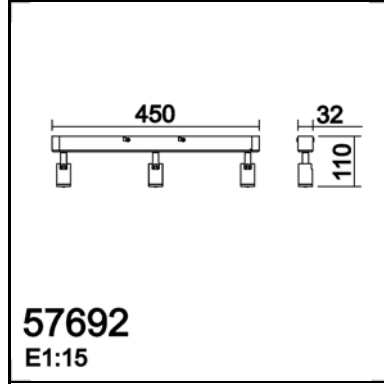


TECHNICAL DATA N° 3.193 -576929109
LAMP INFO

Description:	SL APOLO Negro mate LED 3x5W 3000K IP44		
Mark:	10003 SL Spot Light		
Reference:	576929109		
Provisional Ref.:			
Range:	57690 APOLO		
Code EAN:	8421797769260		
Measures (mm):	0110-0450-0032	Weight (kg):	0.80

OBSERVATIONS

TECHNICAL DATA N° 2.906 -576928103

LAMP INFO

Description:	FOCO APOLO R3, LED 3*5W 500lm (blanco mate) IP44		
Mark:	10003 SL Spot Light		
Reference:	576928103		
Provisional Ref.:			
Range:	57690 APOLO		
Code EAN:	8421797769284		
Measures (mm):	0110-0450-0032	Weight (kg):	0.80

OBSERVATIONS

TECHNICAL DATA N° 2.905 - 576929103

LAMP INFO

Description:	FOCO APOLO R3, LED 3*5W 500lm (negro mate) IP44		
Mark:	10003 SL Spot Light		
Reference:	576929103		
Provisional Ref.:			
Range:	57690 APOLO		
Code EAN:	8421797769291		
Measures (mm):	0110-0450-0032	Weight (kg):	0.80

OBSERVATIONS

TECHNICAL DATA N° 3.194 -576928109
LAMP INFO

Description:	SL APOLO blanco mate LED 3x5W 3000K IP44		
Mark:	10003 SL Spot Light		
Reference:	576928109		
Provisional Ref.:			
Range:	57690 APOLO		
Code EAN:	8421797769277		
Measures (mm):	0110-0450-0032	Weight (kg):	0.80