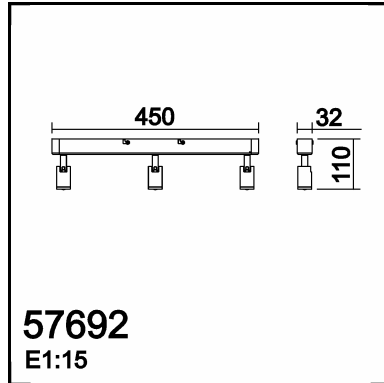


TECHNICAL DATA N° 3.193 -576929109
LAMP INFO

Description:	SL APOLO Negro mate LED 3x5W 3000K IP44		
Mark:	10003 SL Spot Light		
Reference:	576929109		
Provisional Ref.:			
Range:	57690 APOLO		
Code EAN:	8421797769260		
Measures (mm):	0110-0450-0032	Weight (kg):	0.80

OBSERVATIONS

TECHNICAL DATA N° 2.906 -576928103

LAMP INFO

Description:	FOCO APOLO R3, LED 3*5W 500lm (blanco mate) IP44		
Mark:	10003 SL Spot Light		
Reference:	576928103		
Provisional Ref.:			
Range:	57690 APOLO		
Code EAN:	8421797769284		
Measures (mm):	0110-0450-0032	Weight (kg):	0.80

OBSERVATIONS

TECHNICAL DATA N° 2.905 - 576929103

LAMP INFO

Description:	FOCO APOLO R3, LED 3*5W 500lm (negro mate) IP44		
Mark:	10003 SL Spot Light		
Reference:	576929103		
Provisional Ref.:			
Range:	57690 APOLO		
Code EAN:	8421797769291		
Measures (mm):	0110-0450-0032	Weight (kg):	0.80

OBSERVATIONS

TECHNICAL DATA N° 3.194 -576928109
LAMP INFO

Description:	SL APOLO blanco mate LED 3x5W 3000K IP44		
Mark:	10003 SL Spot Light		
Reference:	576928109		
Provisional Ref.:			
Range:	57690 APOLO		
Code EAN:	8421797769277		
Measures (mm):	0110-0450-0032	Weight (kg):	0.80