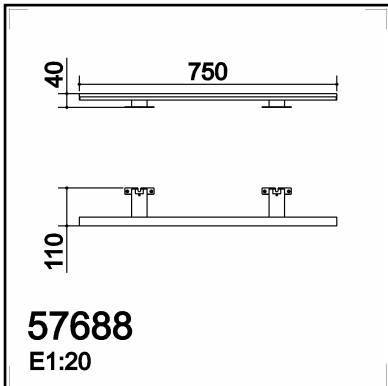

OBSERVATIONS

TECHNICAL DATA 576889105

LAMP INFO

Description:	WL TIWALL KIT MB LED 20W 750mm 4000K IP44
Mark:	10002 WL Wall Lamp
Reference:	576889105
Range:	52410 MIWALL
Code EAN:	8421797768898
Measures (mm):	0750-0110-0073
Weight (kg):	0.40

PACKAGING DETAILS

	Individual Box	Outer Box	Master Box
Type:	MDC-BROWN+COLOR LABEL	MDC - MARRON / BROWN	
Units:	1.00	10.00	0.00
Measures:	0755-0115-0047	0775-0510-0130	
Gross Weight (kg):	0.57	6.50	
CTN 40':	10.898,00		

OBSERVATIONS

TECHNICAL DATA 576883009

LAMP INFO

Description:	WL TIWALL KIT cromo brillo LED 20W 750mm 3K IP44		
Mark:	10002	WL Wall Lamp	
Reference:	576883009		
Range:	52410	MIWALL	
Code EAN:	8421797768829		
Measures (mm):	0750-0110-0073		
Weight (kg):	0.40		

OBSERVATIONS

TECHNICAL DATA 576889109

LAMP INFO

Description:	WL TIWALL KIT Negro Mate LED 20W 750mm 3000K IP44		
Mark:	10002	WL Wall Lamp	
Reference:	576889109		
Range:	52410	MIWALL	
Code EAN:	8421797768850		
Measures (mm):	0750-0110-0073		
Weight (kg):	0.40		