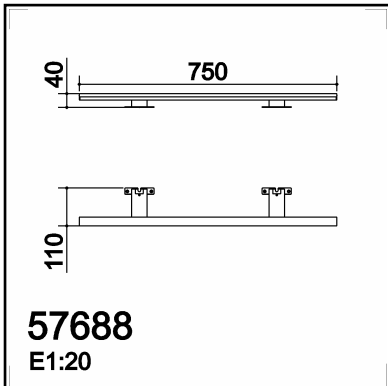

TECHNICAL DATA 576883003

LAMP INFO

Description:	WL TIWALL KIT cromo brillo LED 20W 750mm 4K IP44		
Mark:	10002	WL Wall Lamp	
Reference:	576883003		
Range:	52410	MIWALL	
Code EAN:	8421797768836		
Measures (mm):	0750-0110-0073		
Weight (kg):	0.40		

PACKAGING DETAILS

	Individual Box	Outer Box	Master Box
Type:	MDC-BROWN+COLOR LABEL	MDC - MARRON / BROWN	
Units:	1.00	10.00	0.00
Measures:	0755-0115-0047	0775-0510-0130	
Gross Weight (kg):	0.57	6.50	
CTN 40':	10.898,00		

OBSERVATIONS

TECHNICAL DATA 576889105

LAMP INFO

Description:	WL TIWALL KIT MB LED 20W 750mm 4000K IP44
Mark:	10002 WL Wall Lamp
Reference:	576889105
Range:	52410 MIWALL
Code EAN:	8421797768898
Measures (mm):	0750-0110-0073
Weight (kg):	0.40

OBSERVATIONS

TECHNICAL DATA 576883009

LAMP INFO

Description:	WL TIWALL KIT cromo brillo LED 20W 750mm 3K IP44		
Mark:	10002	WL Wall Lamp	
Reference:	576883009		
Range:	52410	MIWALL	
Code EAN:	8421797768829		
Measures (mm):	0750-0110-0073		
Weight (kg):	0.40		