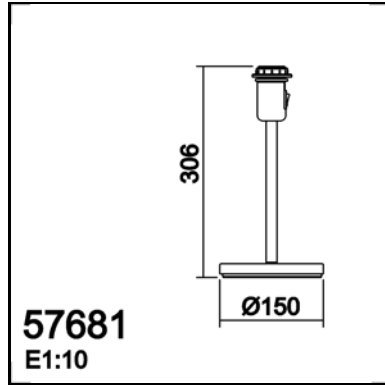

TECHNICAL DATA Nº 2.984 - 576813516

LAMP INFO

Description:	LAMP MESA ROOMER, 1*E27(cromo mate)		
Mark:	20001 TL Table Lamp		
Reference:	576813516		
Provisional Ref.:			
Range:	57680 ROOMER		
Code EAN:	8421797768133		
Measures (mm):	0305-0150-0150	Weight (kg):	1.50

TECHNICAL INFO

Lampholder/Watts:	E27 max.40W	Switch:	Rocker Lampholder	Transformer:	No
Bulb included:	No	Dimmer:	No	Voltage/Frequence:	230V - 50Hz
CCT:	-	Efi:	A++..E	Shade:	No
Lm:	-	Ra:	-	Shrink wrap:	No
Class:	II	Bulk:	No	Applied Standard:	CE / LVD
IP:	20	McAdam:	-	Power:	-

OBSERVATIONS

shade ref. 51995

TECHNICAL DATA Nº 2.986 - 576814416

LAMP INFO

Description:	LAMP MESA ROOMER, 1*E27(medalla)		
Mark:	20001 TL Table Lamp		
Reference:	576814416		
Provisional Ref.:			
Range:	57680 ROOMER		
Code EAN:	8421797768140		
Measures (mm):	0305-0150-0150	Weight (kg):	1.50

OBSERVATIONS

shade ref. 51995

TECHNICAL DATA Nº 2.983 - 576818116

LAMP INFO

Description:	LAMP MESA ROOMER, 1*E27(blanco)		
Mark:	20001 TL Table Lamp		
Reference:	576818116		
Provisional Ref.:			
Range:	57680 ROOMER		
Code EAN:	8421797768188		
Measures (mm):	0305-0150-0150	Weight (kg):	1.50