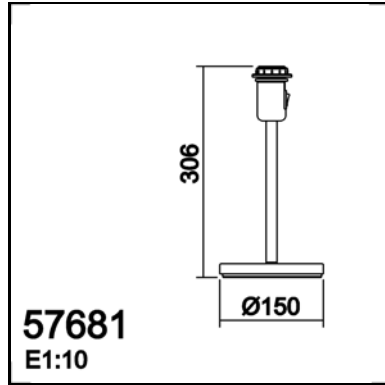

TECHNICAL DATA Nº 2.984 - 576813516

LAMP INFO

Description:	LAMP MESA ROOMER, 1*E27(cromo mate)		
Mark:	20001 TL Table Lamp		
Reference:	576813516		
Provisional Ref.:			
Range:	57680 ROOMER		
Code EAN:	8421797768133		
Measures (mm):	0305-0150-0150	Weight (kg):	1.50

OBSERVATIONS

shade ref. 51995

TECHNICAL DATA Nº 2.986 - 576814416

LAMP INFO

Description:	LAMP MESA ROOMER, 1*E27(medalla)		
Mark:	20001 TL Table Lamp		
Reference:	576814416		
Provisional Ref.:			
Range:	57680 ROOMER		
Code EAN:	8421797768140		
Measures (mm):	0305-0150-0150	Weight (kg):	1.50

TECHNICAL INFO

Lampholder/Watts:	E27 max.40W	Switch:	Rocker Lampholder	Transformer:	No
Bulb included:	No	Dimmer:	No	Voltage/Frequence:	230V - 50Hz
CCT:	-	Efi:	A++..E	Shade:	No
Lm:	-	Ra:	-	Shrink wrap:	No
Class:	II	Bulk:	No	Applied Standard:	CE / LVD
IP:	20	McAdam:	-	Power:	-

OBSERVATIONS

shade ref. 51995

TECHNICAL DATA Nº 2.985 - 576816116

LAMP INFO

Description:	LAMP MESA ROOMER, 1*E27(latón mate)		
Mark:	20001 TL Table Lamp		
Reference:	576816116		
Provisional Ref.:			
Range:	57680 ROOMER		
Code EAN:	8421797768164		
Measures (mm):	0305-0150-0150	Weight (kg):	1.50