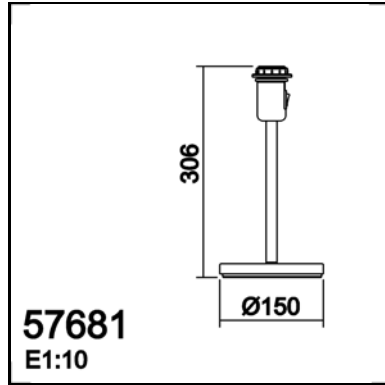

TECHNICAL DATA Nº 2.984 - 576813516

LAMP INFO

Description:	LAMP MESA ROOMER, 1*E27(cromo mate)		
Mark:	20001 TL Table Lamp		
Reference:	576813516		
Provisional Ref.:			
Range:	57680 ROOMER		
Code EAN:	8421797768133		
Measures (mm):	0305-0150-0150	Weight (kg):	1.50

OBSERVATIONS

shade ref. 51995

TECHNICAL DATA Nº 2.985 - 576816116

LAMP INFO

Description:	LAMP MESA ROOMER, 1*E27(latón mate)		
Mark:	20001 TL Table Lamp		
Reference:	576816116		
Provisional Ref.:			
Range:	57680 ROOMER		
Code EAN:	8421797768164		
Measures (mm):	0305-0150-0150	Weight (kg):	1.50

TECHNICAL INFO

Lampholder/Watts:	E27 max.40W	Switch:	Rocker Lampholder	Transformer:	No
Bulb included:	No	Dimmer:	No	Voltage/Frequence:	230V - 50Hz
CCT:	-	Efi:	A++..E	Shade:	No
Lm:	-	Ra:	-	Shrink wrap:	No
Class:	II	Bulk:	No	Applied Standard:	CE / LVD
IP:	20	McAdam:	-	Power:	-

OBSERVATIONS

shade ref. 51995

TECHNICAL DATA Nº 2.983 - 576818116

LAMP INFO

Description:	LAMP MESA ROOMER, 1*E27(blanco)		
Mark:	20001 TL Table Lamp		
Reference:	576818116		
Provisional Ref.:			
Range:	57680 ROOMER		
Code EAN:	8421797768188		
Measures (mm):	0305-0150-0150	Weight (kg):	1.50