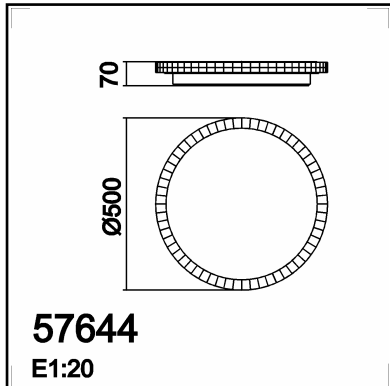

TECHNICAL DATA 576447071

LAMP INFO

Description:	PL SIRA, ø50cm LED50W 3000K(estrellado)		
Mark:	10001	CL Ceiling	
Reference:	576447071		
Range:	57643	SIRA	
Code EAN:	8421797764401		
Measures (mm):	0400-0400-0055		
Weight (kg):	1.38		

Lampholder/Watts:	LED 50W	CCT:	3000K	Switch:	No
Bulb included:	Yes - SMD	Lm:	3700	USB_C:	No
Class:	Class I	Effi LS:	F	Shade:	No
IP:	20	CRI:	-	Dimmable:	No
Driver inc.:	Yes	Lamp Power:	50,00W		
Voltage/Frequence:	230V - 50Hz	Applied Standard:	CE / LVD		

PACKAGING DETAILS

	Individual Box	Outer Box	Master Box
Type:	MDC- COLORS / COULEUR	MDC - MARRON / BROWN	
Units:	1.00	5.00	0.00
Measures:	0430-0430-0077	0570-0460-0570	_____
Gross Weight (kg):	2.05	11.10	-
CTN 40°:	1.873,00		

OBSERVATIONS

LED 3700lm