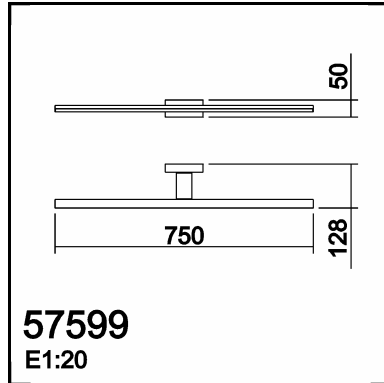

TECHNICAL DATA N° 3.158 -575999109

LAMP INFO

Description:	WL TIWALL Negro Mate LED 20W 750mm 3000K IP44		
Mark:	10002 WL Wall Lamp		
Reference:	575999109		
Provisional Ref.:			
Range:	52410 MIWALL		
Code EAN:	8421797759957		
Measures (mm):	0050-0750-0128	Weight (kg):	0.63

PACKAGING DETAILS

	Individual Box	Outer Box	Master Box
Type:	MDC- COLORS / COULEUR	MDC - MARRON / BROWN	
Units:	1.00	10.00	0.00
Measures:	0760-0140-0055	0780-0570-0160	
Gross Weight (kg):	0.85	10.20	-
CTN 40':	7.872,00		

OBSERVATIONS

TECHNICAL DATA N° 3.004 -575993003

LAMP INFO

Description:	WL TIWALL cromo brillo LED 20W 750mm 4000K IP44		
Mark:	10002 WL Wall Lamp		
Reference:	575993003		
Provisional Ref.:			
Range:	52410 MIWALL		
Code EAN:	8421797759933		
Measures (mm):	0050-0750-0128	Weight (kg):	0.63

OBSERVATIONS

TECHNICAL DATA Nº 3.157 -575993009

LAMP INFO

Description:	WL TIWALL cromo brillo LED 20W 750mm 3000K IP44		
Mark:	10002 WL Wall Lamp		
Reference:	575993009		
Provisional Ref.:			
Range:	52410 MIWALL		
Code EAN:	8421797759940		
Measures (mm):	0050-0750-0128	Weight (kg):	0.63