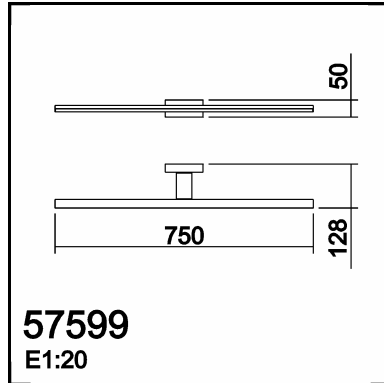

TECHNICAL DATA N° 3.158 -575999109

LAMP INFO

Description:	WL TIWALL Negro Mate LED 20W 750mm 3000K IP44		
Mark:	10002 WL Wall Lamp		
Reference:	575999109		
Provisional Ref.:			
Range:	52410 MIWALL		
Code EAN:	8421797759957		
Measures (mm):	0050-0750-0128	Weight (kg):	0.63

OBSERVATIONS

TECHNICAL DATA N° 3.004 -575993003

LAMP INFO

Description:	WL TIWALL cromo brillo LED 20W 750mm 4000K IP44		
Mark:	10002 WL Wall Lamp		
Reference:	575993003		
Provisional Ref.:			
Range:	52410 MIWALL		
Code EAN:	8421797759933		
Measures (mm):	0050-0750-0128	Weight (kg):	0.63

OBSERVATIONS

TECHNICAL DATA Nº 3.157 -575993009

LAMP INFO

Description:	WL TIWALL cromo brillo LED 20W 750mm 3000K IP44		
Mark:	10002 WL Wall Lamp		
Reference:	575993009		
Provisional Ref.:			
Range:	52410 MIWALL		
Code EAN:	8421797759940		
Measures (mm):	0050-0750-0128	Weight (kg):	0.63