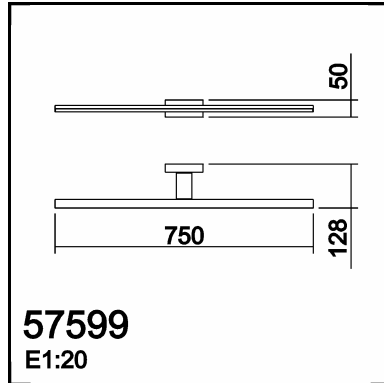

TECHNICAL DATA Nº 3.156 -575999105

LAMP INFO

Description:	WL TIWALL Negro Mate LED 20W 750mm 4000K IP44		
Mark:	10002 WL Wall Lamp		
Reference:	575999105		
Provisional Ref.:			
Range:	52410 MIWALL		
Code EAN:	8421797759995		
Measures (mm):	0050-0750-0128	Weight (kg):	0.63

Lampholder/Watts:	LED 20W	CCT:	4000K	Switch:	No
Bulb included:	Yes - SMD	Lm:	1688.22	Dimmer:	No
Class:	II	Efi:	A++,A	Shade:	No
IP:	44	Ra:	86.0	Shrink wrap:	No
Transformer:	Yes	McAdam:	2.3	Applied Standard:	CE / LVD
Voltage/Frequency:	230V - 50Hz	Power:	19.3W	Bulk:	No

PACKAGING DETAILS

	Individual Box	Outer Box	Master Box
Type:	MDC- COLORS / COULEUR	MDC - MARRON / BROWN	
Units:	1.00	10.00	0.00
Measures:	0760-0140-0055	0780-0570-0160	
Gross Weight (kg):	0.85	10.20	-
CTN 40':	7.872,00		

OBSERVATIONS