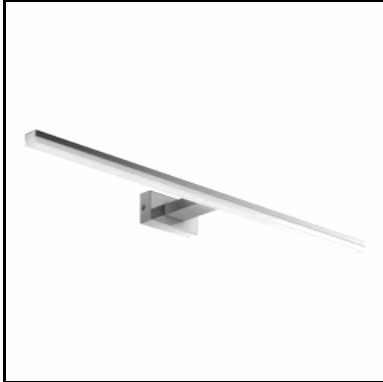

TECHNICAL DATA N° 3.004 -575993003

LAMP INFO

Description:	WL TIWALL cromo brillo LED 20W 750mm 4000K IP44		
Mark:	10002 WL Wall Lamp		
Reference:	575993003		
Provisional Ref.:			
Range:	52410 MIWALL		
Code EAN:	8421797759933		
Measures (mm):	0050-0750-0128	Weight (kg):	0.63

Lampholder/Watts:	LED 20W	CCT:	4000K	Switch:	No
Bulb included:	Yes - SMD	Lm:	1688.22	Dimmer:	No
Class:	II	Efi:	A++..A	Shade:	No
IP:	44	Ra:	86.0	Shrink wrap:	No
Transformer:	Yes	McAdam:	2.3	Applied Standard:	CE / LVD
Voltage/Frequency:	230V - 50Hz	Power:	19.3W	Bulk:	No

PACKAGING DETAILS

	Individual Box	Outer Box	Master Box
Type:	MDC- COLORS / COULEUR	MDC - MARRON / BROWN	
Units:	1.00	10.00	0.00
Measures:	0760-0140-0055	0780-0570-0160	
Gross Weight (kg):	0.85	10.20	-
CTN 40':	7.872,00		

OBSERVATIONS