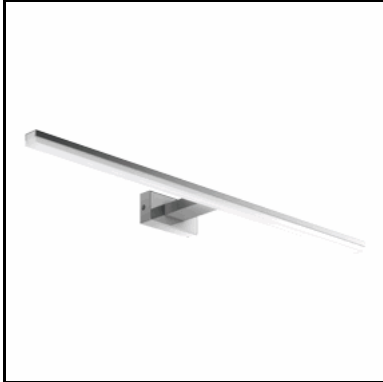

TECHNICAL DATA Nº 3.157 -575993009

LAMP INFO

Description:	WL TIWALL cromo brillo LED 20W 750mm 3000K IP44		
Mark:	10002 WL Wall Lamp		
Reference:	575993009		
Provisional Ref.:			
Range:	52410 MIWALL		
Code EAN:	8421797759940		
Measures (mm):	0050-0750-0128	Weight (kg):	0.63

Lampholder/Watts:	LED 20W	CCT:	3000K	Switch:	No
Bulb included:	Yes - SMD	Lm:	1851.60	Dimmer:	No
Class:	II	Efi:	A+..A	Shade:	No
IP:	44	Ra:	84.3	Shrink wrap:	No
Transformer:	Yes	McAdam:	1.8	Applied Standard:	CE / LVD
Voltage/Frequency:	230V - 50Hz	Power:	19.0W	Bulk:	No

PACKAGING DETAILS

	Individual Box	Outer Box	Master Box
Type:	MDC- COLORS / COULEUR	MDC - MARRON / BROWN	
Units:	1.00	10.00	0.00
Measures:	0760-0140-0055	0780-0570-0160	
Gross Weight (kg):	0.85	10.20	-
CTN 40':	7.872,00		

OBSERVATIONS