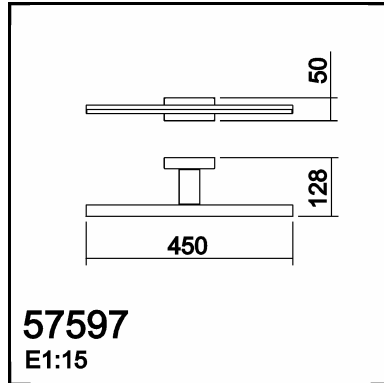

TECHNICAL DATA N° 3.150 -575979105

LAMP INFO

Description:	WL TIWALL Negro Mate LED 12W 450mm 4000K IP44		
Mark:	10002 WL Wall Lamp		
Reference:	575979105		
Provisional Ref.:			
Range:	52410 MIWALL		
Code EAN:	8421797759797		
Measures (mm):	0050-0450-0128	Weight (kg):	0.35

PACKAGING DETAILS

	Individual Box	Outer Box	Master Box
Type:	MDC- COLORS / COULEUR	MDC - MARRON / BROWN	
Units:	1.00	10.00	0.00
Measures:	0460-0140-0055	0570-0480-0160	
Gross Weight (kg):	0.54	6.48	-
CTN 40':	12.792,00		

OBSERVATIONS

LED 1200lm

TECHNICAL DATA N° 3.152 -575979109

LAMP INFO

Description:	WL TIWALL Negro Mate LED 12W 450mm 3000K IP44		
Mark:	10002 WL Wall Lamp		
Reference:	575979109		
Provisional Ref.:			
Range:	52410 MIWALL		
Code EAN:	8421797759759		
Measures (mm):	0050-0450-0128	Weight (kg):	0.35

OBSERVATIONS

TECHNICAL DATA N° 3.002 -575973003

LAMP INFO

Description:	WL TIWALL cromo brillo LED 12W 450mm 4000K IP44		
Mark:	10002 WL Wall Lamp		
Reference:	575973003		
Provisional Ref.:			
Range:	52410 MIWALL		
Code EAN:	8421797759735		
Measures (mm):	0050-0450-0128	Weight (kg):	0.35