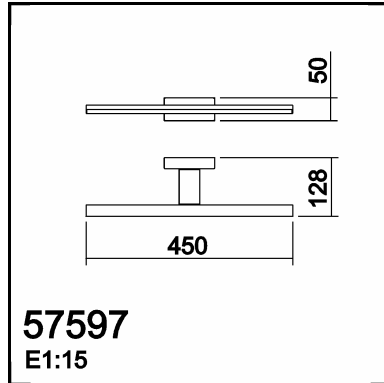

TECHNICAL DATA N° 3.150 -575979105

LAMP INFO

Description:	WL TIWALL Negro Mate LED 12W 450mm 4000K IP44		
Mark:	10002 WL Wall Lamp		
Reference:	575979105		
Provisional Ref.:			
Range:	52410 MIWALL		
Code EAN:	8421797759797		
Measures (mm):	0050-0450-0128	Weight (kg):	0.35

OBSERVATIONS

LED 1200lm

TECHNICAL DATA N° 3.152 -575979109

LAMP INFO

Description:	WL TIWALL Negro Mate LED 12W 450mm 3000K IP44		
Mark:	10002 WL Wall Lamp		
Reference:	575979109		
Provisional Ref.:			
Range:	52410 MIWALL		
Code EAN:	8421797759759		
Measures (mm):	0050-0450-0128	Weight (kg):	0.35

OBSERVATIONS

TECHNICAL DATA N° 3.002 -575973003

LAMP INFO

Description:	WL TIWALL cromo brillo LED 12W 450mm 4000K IP44		
Mark:	10002 WL Wall Lamp		
Reference:	575973003		
Provisional Ref.:			
Range:	52410 MIWALL		
Code EAN:	8421797759735		
Measures (mm):	0050-0450-0128	Weight (kg):	0.35