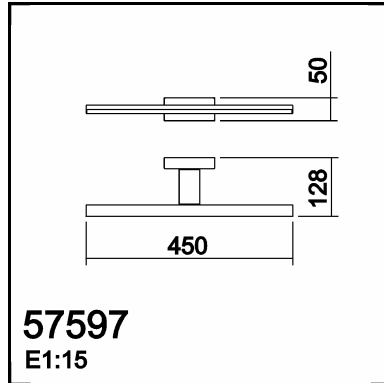

TECHNICAL DATA N° 3.151 -575973009

LAMP INFO

Description:	WL TIWALL cromo brillo LED 12W 450mm 3000K IP44		
Mark:	10002 WL Wall Lamp		
Reference:	575973009		
Provisional Ref.:			
Range:	52410 MIWALL		
Code EAN:	8421797759742		
Measures (mm):	0050-0450-0128	Weight (kg):	0.35

Lampholder/Watts:	LED 12W	CCT:	3000K	Switch:	No
Bulb included:	Yes - SMD	Lm:	1218.80	Dimmer:	No
Class:	II	Efi:	A++,A	Shade:	No
IP:	20	Ra:	84.3	Shrink wrap:	No
Transformer:	Yes	McAdam:	2.0	Applied Standard:	CE / LVD
Voltage/Frequency:	230V - 50Hz	Power:	12.0W	Bulk:	No

PACKAGING DETAILS

	Individual Box	Outer Box	Master Box
Type:	MDC- COLORS / COULEUR	MDC - MARRON / BROWN	
Units:	1.00	10.00	0.00
Measures:	0460-0140-0055	0570-0480-0160	
Gross Weight (kg):	0.54	6.48	-
CTN 40':	12.792,00		

OBSERVATIONS