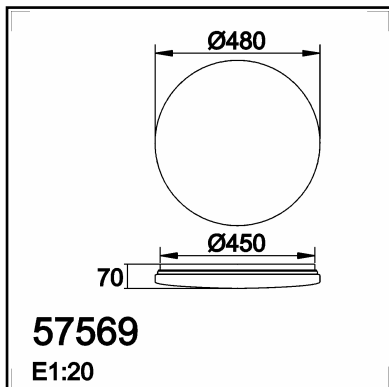

TECHNICAL DATA 575697072

LAMP INFO	
Description:	PLAFON EROS, LED 54W 4K ø48cm (blanco estrella)
Mark:	10001 CL Ceiling
Reference:	575697072
Range:	57567 EROS
Code EAN:	8421797756970
Measures (mm):	0070-0480-0480
Weight (kg):	1.25

PACKAGING DETAILS

	Individual Box	Outer Box	Master Box
Type:	MDC- COLORS / COULEUR	MDC - MARRON / BROWN (c)	
Units:	1.00	5.00	0.00
Measures:	0550-0550-0085	0570-0450-0570	_____
Gross Weight (kg):	1.96	10.00	-
CTN 40°:	1.915,00		

OBSERVATIONS

TECHNICAL DATA 575698072

LAMP INFO	
Description:	PLAFON EROS, LED 54W 4K ø48cm (blanco)
Mark:	10001 CL Ceiling
Reference:	575698072
Range:	57567 EROS
Code EAN:	8421797756987
Measures (mm):	0070-0480-0480
Weight (kg):	1.25

OBSERVATIONS

TECHNICAL DATA 575696802

LAMP INFO

Description:	PLAFON EROS, LED 54W 3K ø48cm (blanco)		
Mark:	10001	CL Ceiling	
Reference:	575696802		
Range:	57567	EROS	
Code EAN:	8421797756963		
Measures (mm):	0070-0480-0480		
Weight (kg):	1.25		