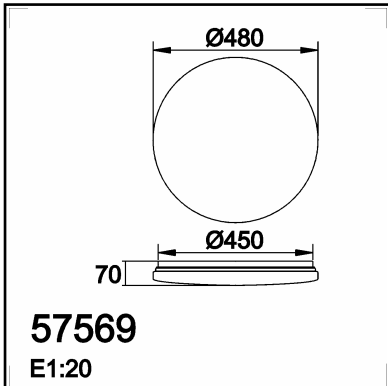

TECHNICAL DATA 575697072

LAMP INFO	
Description:	PLAFON EROS, LED 54W 4K ø48cm (blanco estrella)
Mark:	10001 CL Ceiling
Reference:	575697072
Range:	57567 EROS
Code EAN:	8421797756970
Measures (mm):	0070-0480-0480
Weight (kg):	1.25

OBSERVATIONS

TECHNICAL DATA 575698072

LAMP INFO	
Description:	PLAFON EROS, LED 54W 4K ø48cm (blanco)
Mark:	10001 CL Ceiling
Reference:	575698072
Range:	57567 EROS
Code EAN:	8421797756987
Measures (mm):	0070-0480-0480
Weight (kg):	1.25

OBSERVATIONS

TECHNICAL DATA 575696802

LAMP INFO

Description:	PLAFON EROS, LED 54W 3K ø48cm (blanco)		
Mark:	10001	CL Ceiling	
Reference:	575696802		
Range:	57567	EROS	
Code EAN:	8421797756963		
Measures (mm):	0070-0480-0480		
Weight (kg):	1.25		

OBSERVATIONS

TECHNICAL DATA 575696902

LAMP INFO

Description:	PLAFON EROS, LED 54W 3K ø48cm (blanco estrella)		
Mark:	10001	CL Ceiling	
Reference:	575696902		
Range:	57567	EROS	
Code EAN:	8421797756949		
Measures (mm):	0070-0480-0480		
Weight (kg):	1.25		