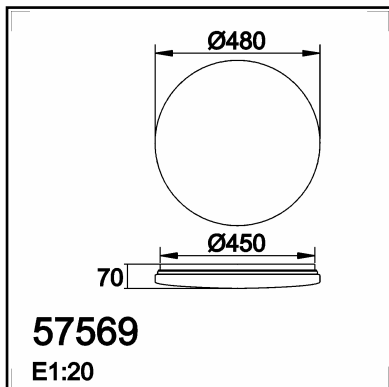

TECHNICAL DATA 575697072

LAMP INFO	
Description:	PLAFON EROS, LED 54W 4K ø48cm (blanco estrella)
Mark:	10001 CL Ceiling
Reference:	575697072
Range:	57567 EROS
Code EAN:	8421797756970
Measures (mm):	0070-0480-0480
Weight (kg):	1.25

OBSERVATIONS

TECHNICAL DATA 575698072

LAMP INFO	
Description:	PLAFON EROS, LED 54W 4K ø48cm (blanco)
Mark:	10001 CL Ceiling
Reference:	575698072
Range:	57567 EROS
Code EAN:	8421797756987
Measures (mm):	0070-0480-0480
Weight (kg):	1.25

OBSERVATIONS

TECHNICAL DATA 575696802

LAMP INFO

Description:	PLAFON EROS, LED 54W 3K ø48cm (blanco)		
Mark:	10001	CL Ceiling	
Reference:	575696802		
Range:	57567	EROS	
Code EAN:	8421797756963		
Measures (mm):	0070-0480-0480		
Weight (kg):	1.25		

OBSERVATIONS

TECHNICAL DATA 575696902

LAMP INFO

Description:	PLAFON EROS, LED 54W 3K ø48cm (blanco estrella)		
Mark:	10001	CL Ceiling	
Reference:	575696902		
Range:	57567	EROS	
Code EAN:	8421797756949		
Measures (mm):	0070-0480-0480		
Weight (kg):	1.25		