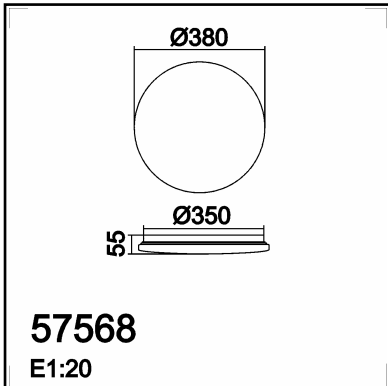

TECHNICAL DATA 575687072

LAMP INFO	
Description:	PLAFON EROS, LED 36W 4K ø38cm (blanco estrella)
Mark:	10001 CL Ceiling
Reference:	575687072
Range:	57567 EROS
Code EAN:	8421797756871
Measures (mm):	0055-0380-0380
Weight (kg):	0.66

PACKAGING DETAILS

	Individual Box	Outer Box	Master Box
Type:	MDC- COLORS / COULEUR	MDC - MARRON / BROWN (c)	
Units:	1.00	5.00	0.00
Measures:	0430-0077-0430	0450-0405-0450	_____
Gross Weight (kg):	0.98	5.70	-
CTN 40':	3.414,00		

OBSERVATIONS

TECHNICAL DATA 575687081

LAMP INFO	
Description:	PLAFON EROS, LED 36W 4K ø38cm(bl estr)+ARO PLATA
Mark:	10001 CL Ceiling
Reference:	575687081
Range:	57567 EROS
Code EAN:	8421797756819
Measures (mm):	0055-0380-0380
Weight (kg):	0.66

OBSERVATIONS

TECHNICAL DATA 575688072

LAMP INFO

Description:	PLAFON EROS, LED 36W 4K ø38cm (blanco)		
Mark:	10001	CL Ceiling	
Reference:	575688072		
Range:	57567	EROS	
Code EAN:	8421797756888		
Measures (mm):	0055-0380-0380		
Weight (kg):	0.66		