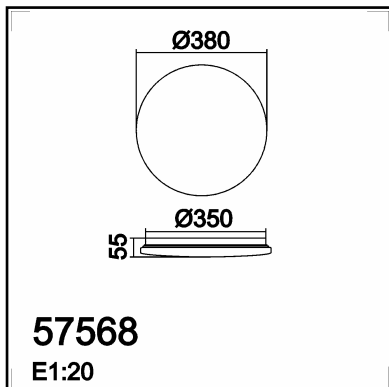

TECHNICAL DATA 575687072

LAMP INFO	
Description:	PLAFON EROS, LED 36W 4K ø38cm (blanco estrella)
Mark:	10001 CL Ceiling
Reference:	575687072
Range:	57567 EROS
Code EAN:	8421797756871
Measures (mm):	0055-0380-0380
Weight (kg):	0.66

PACKAGING DETAILS

	Individual Box	Outer Box	Master Box
Type:	MDC- COLORS / COULEUR	MDC - MARRON / BROWN (c)	
Units:	1.00	5.00	0.00
Measures:	0430-0077-0430	0450-0405-0450	_____
Gross Weight (kg):	0.98	5.70	-
CTN 40':	3.414,00		

OBSERVATIONS

TECHNICAL DATA 575687081

LAMP INFO	
Description:	PLAFON EROS, LED 36W 4K ø38cm(bl estr)+ARO PLATA
Mark:	10001 CL Ceiling
Reference:	575687081
Range:	57567 EROS
Code EAN:	8421797756819
Measures (mm):	0055-0380-0380
Weight (kg):	0.66