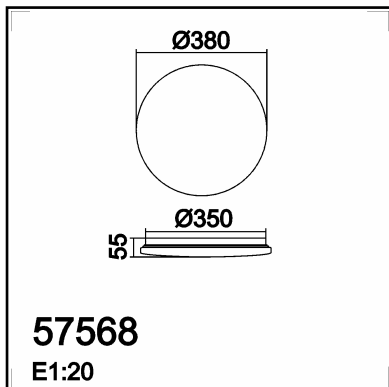

TECHNICAL DATA 575686802

LAMP INFO	
Description:	PLAFON EROS, LED 36W 3K ø38cm (blanco)
Mark:	10001 CL Ceiling
Reference:	575686802
Range:	57567 EROS
Code EAN:	8421797756864
Measures (mm):	0055-0380-0380
Weight (kg):	0.66

Lampholder/Watts:	LED 36W	CCT:	3000K	Switch:	No
Bulb included:	Yes	Lm:	2450	USB_C:	No
Class:	Class I	Effi LS:	F	Shade:	No
IP:	20	CRI:	83,80	Dimmable:	No
Driver inc.:	Yes	Lamp Power:	36,00W		
Voltage/Frequence:	230V - 50Hz	Applied Standard:	CE / LVD		

PACKAGING DETAILS

	Individual Box	Outer Box	Master Box
Type:	MDC- COLORS / COULEUR	MDC - MARRON / BROWN	
Units:	1.00	5.00	0.00
Measures:	0430-0077-0430	0450-0405-0450	
Gross Weight (kg):	0.98	5.70	-
CTN 40':	3.414,00		

OBSERVATIONS