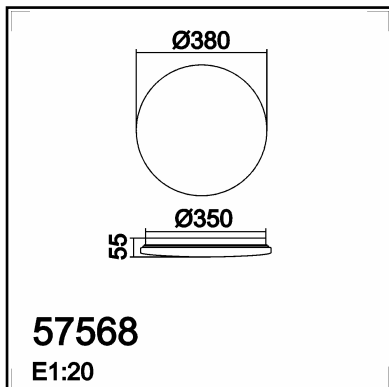

TECHNICAL DATA 575686902

LAMP INFO	
Description:	PLAFON EROS, LED 36W 3K ø38cm (blanco estrella)
Mark:	10001 CL Ceiling
Reference:	575686902
Range:	57567 EROS
Code EAN:	8421797756840
Measures (mm):	0055-0380-0380
Weight (kg):	0.66

Lampholder/Watts:	LED 36W	CCT:	3000K	Switch:	No
Bulb included:	Yes	Lm:	2450	USB_C:	No
Class:	Class I	Effi LS:	F	Shade:	No
IP:	20	CRI:	83,80	Dimmable:	No
Driver inc.:	Yes	Lamp Power:	36,00W		
Voltage/Frequency:	230V - 50Hz	Applied Standard:	CE / LVD		

PACKAGING DETAILS

	Individual Box	Outer Box	Master Box
Type:	MDC- COLORS / COULEUR	MDC - MARRON / BROWN	
Units:	1.00	5.00	0.00
Measures:	0430-0077-0430	0450-0405-0450	
Gross Weight (kg):	0.98	5.70	-
CTN 40':	3.414,00		

OBSERVATIONS