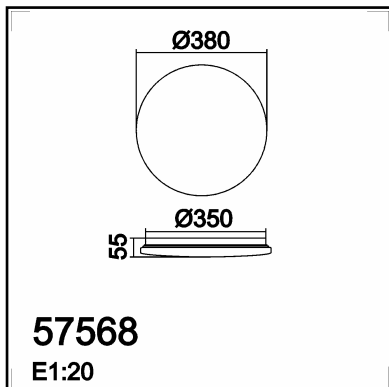

TECHNICAL DATA   575688081

LAMP INFO	
Description:	PLAFON EROS, LED 36W 4K ø38cm (blanco)+ARO PLATA
Mark:	10001 CL Ceiling
Reference:	575688081
Range:	57567 EROS
Code EAN:	8421797756826
Measures (mm):	0055-0380-0380
Weight (kg):	0.66

Lampholder/Watts:	LED - 36W	CCT:	4000K	Switch:	No
Bulb included:	Yes	Lm:	2450	USB_C:	No
Class:	Class I	Effi LS:	F	Shade:	No
IP:	20	CRI:	83,80	Dimmable:	No
Driver inc.:	Yes	Lamp Power:	36,00W		
Voltage/Frequence:	230V - 50Hz	Applied Standard:	CE / LVD		

PACKAGING DETAILS

	Individual Box	Outer Box	Master Box
Type:	MDC- COLORS / COULEUR	MDC - MARRON / BROWN (c)	
Units:	1.00	5.00	0.00
Measures:	0430-0077-0430	0450-0405-0450	_____
Gross Weight (kg):	0.98	5.70	-
CTN 40°:	3.414,00		

OBSERVATIONS