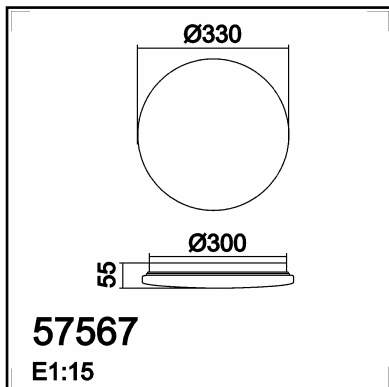

**TECHNICAL DATA 575677072**

LAMP INFO	
Description:	PLAFON EROS, LED 24W 4K ø33cm (blanco estrella)
Mark:	10001 CL Ceiling
Reference:	575677072
Range:	57567 EROS
Code EAN:	8421797756772
Measures (mm):	0055-0330-0330
Weight (kg):	0.47

**PACKAGING DETAILS**

	Individual Box	Outer Box	Master Box
Type:	MDC- COLORS / COULEUR	MDC - MARRON / BROWN (c)	
Units:	1.00	5.00	0.00
Measures:	0375-0070-0375	0395-0370-0395	
Gross Weight (kg):	0.74	4.20	-
CTN 40':	4.850,00		

**OBSERVATIONS**

---

---

---

---

---

**TECHNICAL DATA**    575677081

LAMP INFO	
Description:	PLAFON EROS, LED 24W 4K ø33cm(bl estr)+ARO PLATA
Mark:	10001    CL Ceiling
Reference:	575677081
Range:	57567    EROS
Code EAN:	8421797756710
Measures (mm):	0055-0330-0330
Weight (kg):	0.47

**OBSERVATIONS**

---

---

---

---

---

**TECHNICAL DATA 575678072**

LAMP INFO	
Description:	PLAFON EROS, LED 24W 4K ø33cm (blanco)
Mark:	10001 CL Ceiling
Reference:	575678072
Range:	57567 EROS
Code EAN:	8421797756789
Measures (mm):	0055-0330-0330
Weight (kg):	0.47