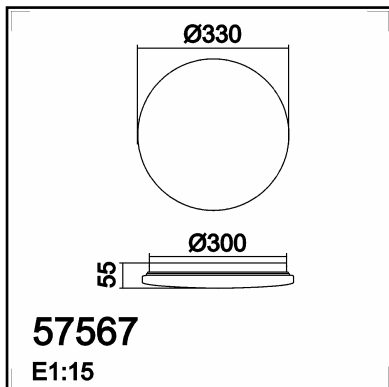

**TECHNICAL DATA 575677072**

LAMP INFO	
Description:	PLAFON EROS, LED 24W 4K ø33cm (blanco estrella)
Mark:	10001 CL Ceiling
Reference:	575677072
Range:	57567 EROS
Code EAN:	8421797756772
Measures (mm):	0055-0330-0330
Weight (kg):	0.47

**OBSERVATIONS**

---

---

---

---

---

**TECHNICAL DATA 575678072**

LAMP INFO	
Description:	PLAFON EROS, LED 24W 4K ø33cm (blanco)
Mark:	10001 CL Ceiling
Reference:	575678072
Range:	57567 EROS
Code EAN:	8421797756789
Measures (mm):	0055-0330-0330
Weight (kg):	0.47

Description:	PLAFON EROS, LED 24W 3K ø33cm (opal)		
Mark:	10001	CL Ceiling	
Reference:	575676802		
Range:	57567	EROS	
Code EAN:	8421797756765		
Measures (mm):	0055-0330-0330		
Weight (kg):	0.47		

Lampholder/Watts:	LED 24W	CCT:	3000K	Switch:	No
Bulb included:	Yes	Lm:	1600	USB_C:	No
Class:	Class I	Effi LS:	F	Shade:	No
IP:	20	CRI:	85,80	Dimmable:	No
Driver inc.:	Yes	Lamp Power:	24,00W		
Voltage/Frequence:	230V - 50Hz	Applied Standard:	CE / LVD		

**OBSERVATIONS**

---

---

---

---

---

**TECHNICAL DATA**    575678081

LAMP INFO	
Description:	PLAFON EROS, LED 24W 4K ø33cm (blanco)+ARO PLATA
Mark:	10001    CL Ceiling
Reference:	575678081
Range:	57567    EROS
Code EAN:	8421797756727
Measures (mm):	0055-0330-0330
Weight (kg):	0.47