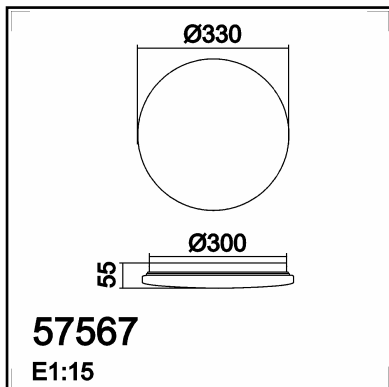

**TECHNICAL DATA 575677072**

LAMP INFO	
Description:	PLAFON EROS, LED 24W 4K ø33cm (blanco estrella)
Mark:	10001 CL Ceiling
Reference:	575677072
Range:	57567 EROS
Code EAN:	8421797756772
Measures (mm):	0055-0330-0330
Weight (kg):	0.47

**OBSERVATIONS**

---

---

---

---

---

**TECHNICAL DATA 575678072**

LAMP INFO	
Description:	PLAFON EROS, LED 24W 4K ø33cm (blanco)
Mark:	10001 CL Ceiling
Reference:	575678072
Range:	57567 EROS
Code EAN:	8421797756789
Measures (mm):	0055-0330-0330
Weight (kg):	0.47

**OBSERVATIONS**

---

---

---

---

---

**TECHNICAL DATA**    575678081

LAMP INFO	
Description:	PLAFON EROS, LED 24W 4K ø33cm (blanco)+ARO PLATA
Mark:	10001    CL Ceiling
Reference:	575678081
Range:	57567    EROS
Code EAN:	8421797756727
Measures (mm):	0055-0330-0330
Weight (kg):	0.47

**OBSERVATIONS**

---

---

---

---

---

**TECHNICAL DATA 575676902**

LAMP INFO	
Description:	PLAFON EROS, LED 24W 3K ø33cm (blanco estrella)
Mark:	10001 CL Ceiling
Reference:	575676902
Range:	57567 EROS
Code EAN:	8421797756741
Measures (mm):	0055-0330-0330
Weight (kg):	0.47