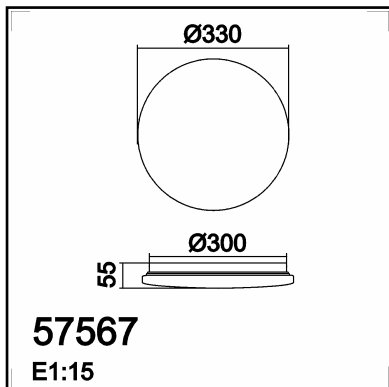

TECHNICAL DATA 575676802

LAMP INFO

Description:	PLAFON EROS, LED 24W 3K ø33cm (opal)		
Mark:	10001	CL Ceiling	
Reference:	575676802		
Range:	57567	EROS	
Code EAN:	8421797756765		
Measures (mm):	0055-0330-0330		
Weight (kg):	0.47		

Lampholder/Watts:	LED 24W	CCT:	3000K	Switch:	No
Bulb included:	Yes	Lm:	1600	USB_C:	No
Class:	Class I	Effi LS:	F	Shade:	No
IP:	20	CRI:	85,80	Dimmable:	No
Driver inc.:	Yes	Lamp Power:	24,00W		
Voltage/Frequence:	230V - 50Hz	Applied Standard:	CE / LVD		

PACKAGING DETAILS

	Individual Box	Outer Box	Master Box
Type:	MDC- COLORS / COULEUR	MDC - MARRON / BROWN (c)	
Units:	1.00	5.00	0.00
Measures:	0375-0070-0375	0395-0370-0395	
Gross Weight (kg):	0.74	4.20	-
CTN 40':	4.850,00		

OBSERVATIONS