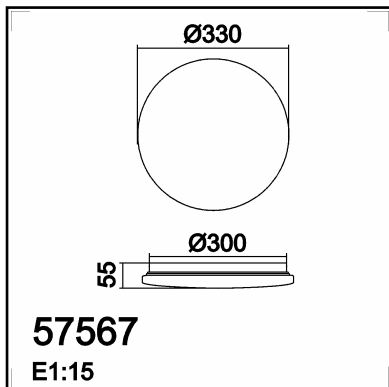

**TECHNICAL DATA 575677072**

LAMP INFO	
Description:	PLAFON EROS, LED 24W 4K ø33cm (blanco estrella)
Mark:	10001 CL Ceiling
Reference:	575677072
Range:	57567 EROS
Code EAN:	8421797756772
Measures (mm):	0055-0330-0330
Weight (kg):	0.47

**OBSERVATIONS**

---

---

---

---

---

**TECHNICAL DATA**    575677081

LAMP INFO	
Description:	PLAFON EROS, LED 24W 4K ø33cm(bl estr)+ARO PLATA
Mark:	10001    CL Ceiling
Reference:	575677081
Range:	57567    EROS
Code EAN:	8421797756710
Measures (mm):	0055-0330-0330
Weight (kg):	0.47

**OBSERVATIONS**

---

---

---

---

---

**TECHNICAL DATA 575678072**

LAMP INFO	
Description:	PLAFON EROS, LED 24W 4K ø33cm (blanco)
Mark:	10001 CL Ceiling
Reference:	575678072
Range:	57567 EROS
Code EAN:	8421797756789
Measures (mm):	0055-0330-0330
Weight (kg):	0.47