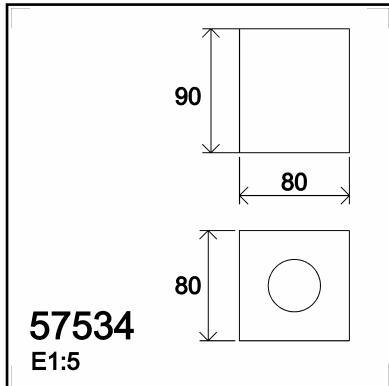

TECHNICAL DATA 575349016

LAMP INFO

Description:	LAMP MESA CUBIK, E27(negro)
Mark:	20001 TL Table Lamp
Reference:	575349016
Range:	57534 CUBIK
Code EAN:	8421797753498
Measures (mm):	0080-0080-0090
Weight (kg):	0.37

Lampholder/Watts:	E27 LED max.20W	CCT:	-	Switch:	Cord switch
Bulb included:	No	Lm:	-	USB_C:	No
Class:	Class II	Effi LS:	-	Shade:	No
IP:	20	CRI:	-	Dimmable:	No
Driver inc.:	No	Lamp Power:	-		
Voltage/Frequence:	100-240VAC - 50/60Hz	Applied Standard:	CE / LVD		

PACKAGING DETAILS

	Individual Box	Outer Box	Master Box
Type:	MDC - COLORS	MDC - MARRON / BROWN (c)	
Units:	1.00	8.00	0.00
Measures:	0132-0120-0160	0285-0260-0340	_____
Gross Weight (kg):	0.44	3.60	-
CTN 40':	17.782,00		

OBSERVATIONS