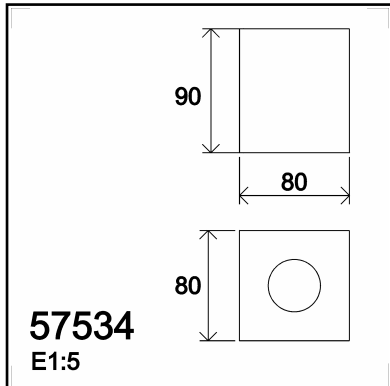

TECHNICAL DATA 575343516

LAMP INFO

Description:	LAMP MESA CUBIK, E27(cromo cepillado)
Mark:	20001 TL Table Lamp
Reference:	575343516
Range:	57534 CUBIK
Code EAN:	8421797753436
Measures (mm):	0080-0080-0090
Weight (kg):	0.37

Lampholder/Watts:	E27 LED max.20W	CCT:	-	Switch:	Cord switch
Bulb included:	No	Lm:	-	USB_C:	No
Class:	Class II	Effi LS:	-	Shade:	No
IP:	20	CRI:	-	Dimmable:	No
Driver inc.:	No	Lamp Power:	-		
Voltage/Frequence:	100-240VAC - 50/60Hz	Applied Standard:	CE / LVD		

PACKAGING DETAILS

	Individual Box	Outer Box	Master Box
Type:	MDC - COLORS	MDC - MARRON / BROWN (c)	
Units:	1.00	8.00	0.00
Measures:	0132-0120-0160	0285-0260-0340	_____
Gross Weight (kg):	0.44	3.60	-
CTN 40':	17.782,00		

OBSERVATIONS