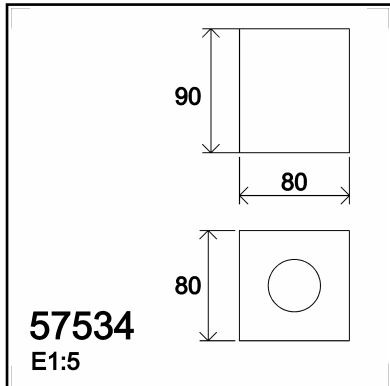

TECHNICAL DATA 575348016

LAMP INFO

Description:	LAMP MESA CUBIK, E27(blanco)
Mark:	20001 TL Table Lamp
Reference:	575348016
Range:	57534 CUBIK
Code EAN:	8421797753481
Measures (mm):	0080-0080-0090
Weight (kg):	0.37

Lampholder/Watts:	E27 LED max.20W	CCT:	-	Switch:	Cord switch
Bulb included:	No	Lm:	-	USB_C:	No
Class:	Class II	Effi LS:	-	Shade:	No
IP:	20	CRI:	-	Dimmable:	No
Driver inc.:	No	Lamp Power:	-		
Voltage/Frequence:	100-240VAC - 50/60Hz	Applied Standard:	CE / LVD		

PACKAGING DETAILS

	Individual Box	Outer Box	Master Box
Type:	MDC - COLORS	MDC - MARRON / BROWN (c)	
Units:	1.00	8.00	0.00
Measures:	0132-0120-0160	0285-0260-0340	_____
Gross Weight (kg):	0.44	3.60	-
CTN 40':	17.782,00		

OBSERVATIONS