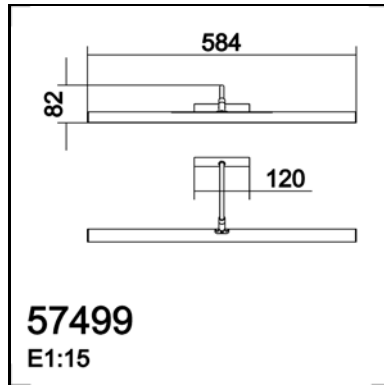

TECHNICAL DATA N° 2.618 - 574993502

LAMP INFO

Description:	APLIQUE SISLEI 600mm LED 10W 2700K (cr.mate)		
Mark:	10002 WL Wall Lamp		
Reference:	574993502		
Provisional Ref.:	92671		
Range:	57500 SISLEI		
Code EAN:	8421797749934		
Measures (mm):	0082-0183-0584	Weight (kg):	0.48

TECHNICAL INFO

Lampholder/Watts:	LED 10W	Switch:	No	Transformer:	Yes
Bulb included:	Yes - SMD	Dimmer:	No	Voltage/Frequence:	230V - 50Hz
CCT:	3000K	Efi:	A++..A	Shade:	No
Lm:	609.77	Ra:	83.9	Shrink wrap:	No
Class:	II	Bulk:	No	Applied Standard:	CE / LVD
IP:	20	McAdam:	1.9	Power:	9.8W

PACKAGING DETAILS

	Individual Box	Outer Box	Master Box
Type:	MDC- COLORS / COULEUR	MDC - MARRON / BROWN	
Units:	1.00	12.00	0.00
Measures:	0170-0100-0610	0535-0430-0630	_____
Gross Weight (kg):	0.87	11.44	-
CTN 40':	4.636,00		

OBSERVATIONS

**TECHNICAL DATA N°** 2.619 - 574994402**LAMP INFO**

Description:	APLIQUE SISLEI 600mm LED 10W 2700K (medalla)		
Mark:	10002 WL Wall Lamp		
Reference:	574994402		
Provisional Ref.:			
Range:	57500 SISLEI		
Code EAN:	8421797749941		
Measures (mm):	0600-0082-0183	Weight (kg):	0.48