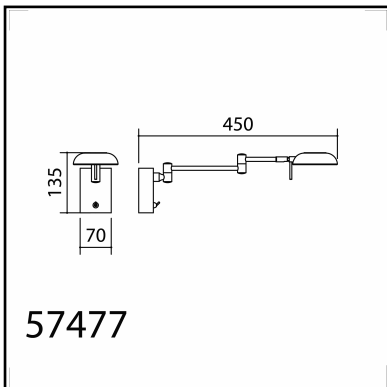

**TECHNICAL DATA 574773502**

LAMP INFO	
Description:	APLIQUE DYLE LED 5W doble brazo art 3000K(cr m)
Mark:	10002 WL Wall Lamp
Reference:	574773502
Range:	56961 DYLE
Code EAN:	8421797747732
Measures (mm):	0135-0075-0450
Weight (kg):	0.52

**PACKAGING DETAILS**

	Individual Box	Outer Box	Master Box
Type:	MDC - COLORS	MDC - MARRON / BROWN	
Units:	1.00	4.00	0.00
Measures:	0360-0110-0135	0375-0470-0290	_____
Gross Weight (kg):	0.76	3.35	-
CTN 40':	4.382,00		

**OBSERVATIONS**

---

---

---

---

---

**TECHNICAL DATA 574774402**

LAMP INFO	
Description:	APLIQUE DYLE LED5W doble brazo art 3000K(medalla)
Mark:	10002 WL Wall Lamp
Reference:	574774402
Range:	56961 DYLE
Code EAN:	8421797747749
Measures (mm):	0135-0075-0450
Weight (kg):	0.52