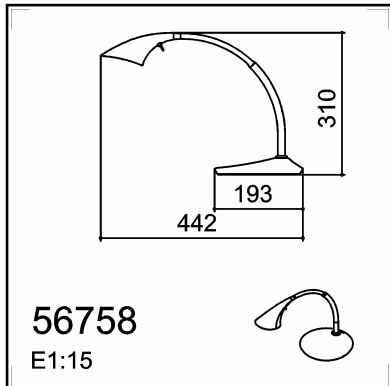

TECHNICAL DATA 567583420

LAMP INFO

Description:	L. MESA LILY, LED 6,5W (pint. aluminio)+bom+inter
Mark:	20001 TL Table Lamp
Reference:	567583420
Range:	56757 LILY
Code EAN:	8421797675837
Measures (mm):	0310-0180-0442
Weight (kg):	2.30

Lampholder/Watts:	LED 6,5W	CCT:	3000K	Switch:	Toggle switch
Bulb included:	Yes - COB	Lm:	500	USB_C:	No
Class:	Class III	Effi LS:	G	Shade:	No
IP:	20	CRI:	84,80	Dimmable:	No
Driver inc.:	Yes	Lamp Power:	8,20W		
Voltage/Frequence:	DC 8,5V - 700mA	Applied Standard:	CE / LVD		

PACKAGING DETAILS

	Individual Box	Outer Box	Master Box
Type:	MDC - BROWN PRINTED	MDC - MARRON / BROWN	
Units:	1.00	4.00	0.00
Measures:	0195-0195-0320	0405-0405-0340	
Gross Weight (kg):	2.63	10.60	
CTN 40':	4.016,00		

OBSERVATIONS

TECHNICAL DATA 567588420

LAMP INFO

Description:	L. MESA LILY, LED 6,5W (blanco crudo)+bom+inter
Mark:	20001 TL Table Lamp
Reference:	567588420
Range:	56757 LILY
Code EAN:	8421797675882
Measures (mm):	0310-0180-0442
Weight (kg):	2.30