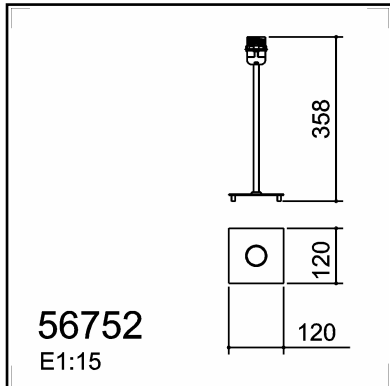

TECHNICAL DATA 567523081

LAMP INFO

Description:	LAMP MESA KIT, E27(cr. brillo)+retr
Mark:	20001 TL Table Lamp
Reference:	567523081
Range:	56752 KIT
Code EAN:	8421797675233
Measures (mm):	0120-0358-0120
Weight (kg):	0.45

OBSERVATIONS

TECHNICAL DATA 567529081

LAMP INFO

Description:	LAMP MESA KIT, E27(negro)+retr
Mark:	20001 TL Table Lamp
Reference:	567529081
Range:	56752 KIT
Code EAN:	8421797675295
Measures (mm):	0120-0358-0120
Weight (kg):	0.45

OBSERVATIONS

TECHNICAL DATA 567523581

LAMP INFO

Description:	LAMP MESA, E27(cr. mate)+retr
Mark:	20001 TL Table Lamp
Reference:	567523581
Range:	56752 KIT
Code EAN:	8421797675240
Measures (mm):	0120-0358-0120
Weight (kg):	0.45

OBSERVATIONS

TECHNICAL DATA 567528181

LAMP INFO

Description:	LAMP MESA KIT, E27(blanco mate)+retr
Mark:	20001 TL Table Lamp
Reference:	567528181
Range:	56752 KIT
Code EAN:	8421797681814
Measures (mm):	0120-0358-0120
Weight (kg):	0.45