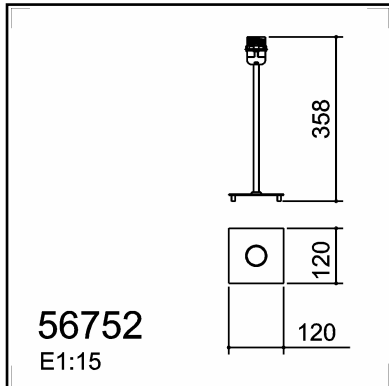

TECHNICAL DATA 567523081

LAMP INFO

Description:	LAMP MESA KIT, E27(cr. brillo)+retr
Mark:	20001 TL Table Lamp
Reference:	567523081
Range:	56752 KIT
Code EAN:	8421797675233
Measures (mm):	0120-0358-0120
Weight (kg):	0.45

OBSERVATIONS

TECHNICAL DATA 567529081

LAMP INFO

Description:	LAMP MESA KIT, E27(negro)+retr
Mark:	20001 TL Table Lamp
Reference:	567529081
Range:	56752 KIT
Code EAN:	8421797675295
Measures (mm):	0120-0358-0120
Weight (kg):	0.45

OBSERVATIONS

TECHNICAL DATA 567523581

LAMP INFO

Description:	LAMP MESA, E27(cr. mate)+retr
Mark:	20001 TL Table Lamp
Reference:	567523581
Range:	56752 KIT
Code EAN:	8421797675240
Measures (mm):	0120-0358-0120
Weight (kg):	0.45

OBSERVATIONS

TECHNICAL DATA 567528181

LAMP INFO

Description:	LAMP MESA KIT, E27(blanco mate)+retr
Mark:	20001 TL Table Lamp
Reference:	567528181
Range:	56752 KIT
Code EAN:	8421797681814
Measures (mm):	0120-0358-0120
Weight (kg):	0.45