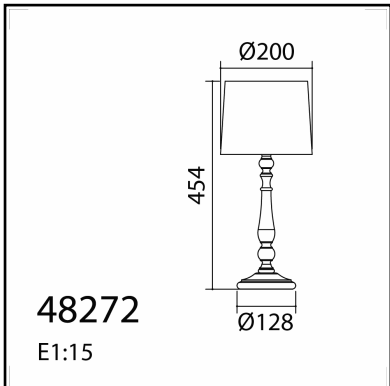

TECHNICAL DATA 482725504

LAMP INFO

Description:	TL LOIRA natural E27
Mark:	20001 TL Table Lamp
Reference:	482725504
Range:	48272 PARIS
Code EAN:	8421797827250
Measures (mm):	0200-0200-0454
Weight (kg):	0.33

PACKAGING DETAILS

	Individual Box	Outer Box	Master Box
Type:	MDC - BROWN PRINTED		
Units:	1.00	0.00	0.00
Measures:	0215-0215-0420	_____	_____
Gross Weight (kg):	0.82	-	-
CTN 40':	2.884,00		

OBSERVATIONS

TECHNICAL DATA 482728504

LAMP INFO

Description:	TL LOIRA blanco E27
Mark:	20001 TL Table Lamp
Reference:	482728504
Range:	48272 PARIS
Code EAN:	8421797827281
Measures (mm):	0200-0200-0454
Weight (kg):	0.33

TECHNICAL DATA 482729804

LAMP INFO

Description:	TL LOIRA negro E27
Mark:	20001 TL Table Lamp
Reference:	482729804
Range:	48272 PARIS
Code EAN:	8421797827298
Measures (mm):	0200-0200-0454
Weight (kg):	0.33