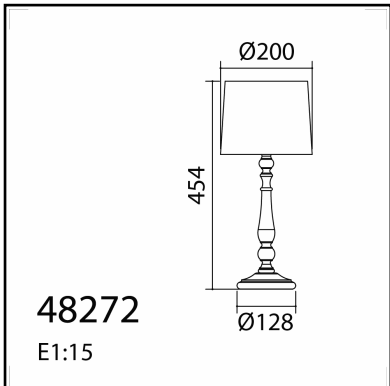

TECHNICAL DATA 482725504

LAMP INFO

Description:	TL LOIRA natural E27
Mark:	20001 TL Table Lamp
Reference:	482725504
Range:	48272 PARIS
Code EAN:	8421797827250
Measures (mm):	0200-0200-0454
Weight (kg):	0.33

TECHNICAL DATA 482728504

LAMP INFO

Description:	TL LOIRA blanco E27
Mark:	20001 TL Table Lamp
Reference:	482728504
Range:	48272 PARIS
Code EAN:	8421797827281
Measures (mm):	0200-0200-0454
Weight (kg):	0.33

TECHNICAL DATA 482729804

LAMP INFO

Description:	TL LOIRA negro E27
Mark:	20001 TL Table Lamp
Reference:	482729804
Range:	48272 PARIS
Code EAN:	8421797827298
Measures (mm):	0200-0200-0454
Weight (kg):	0.33