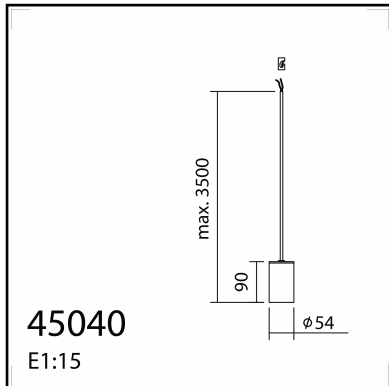

TECHNICAL DATA 450406101

LAMP INFO	
Description:	PL KOPA multi latón mate E27 madera nogal
Mark:	20001 TL Table Lamp
Reference:	450406101
Range:	45005 KOPA
Code EAN:	8421797504069
Measures (mm):	0054-0054-3500
Weight (kg):	-

Lampholder/Watts:	E27 LED max.20W	CCT:	-	Switch:	No
Bulb included:	No	Lm:	-	USB_C:	No
Class:	Class II	Effi LS:	-	Shade:	No
IP:	20	CRI:	-	Dimmable:	No
Driver inc.:	No	Lamp Power:	-		
Voltage/Frequence:	230V - 50Hz	Applied Standard:	CE / LVD		

PACKAGING DETAILS			
	Individual Box	Outer Box	Master Box
Type:	MDC - BROWN PRINTED	MDC - MARRON / BROWN	
Units:	1.00	12.00	0.00
Measures:	0090-0090-0105	0290-0200-0230	_____
Gross Weight (kg):	-	-	-
CTN 40':	50.374,00		

OBSERVATIONS

45040
E1:15

TECHNICAL DATA 450409101

LAMP INFO

Description:	PL KOPA multi negro mate E27 madera natural		
Mark:	20001	TL Table Lamp	
Reference:	450409101		
Range:	45005	KOPA	
Code EAN:	8421797504090		
Measures (mm):	0054-0054-3500		
Weight (kg):	-		