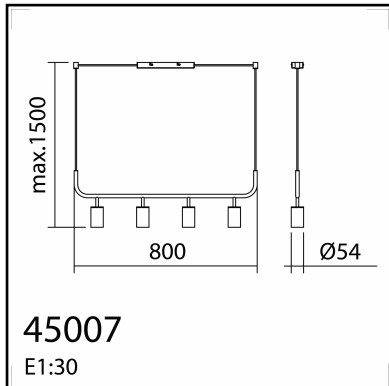

TECHNICAL DATA 450076101

LAMP INFO	
Description:	PL KOPA latón mate 4xE27 madera nogal
Mark:	20001 TL Table Lamp
Reference:	450076101
Range:	45005 KOPA
Code EAN:	8421797500764
Measures (mm):	0800-0054-1500
Weight (kg):	-

PACKAGING DETAILS			
	Individual Box	Outer Box	Master Box
Type:	MDC - BROWN PRINTED	MDC - MARRON / BROWN	
Units:	1.00	4.00	0.00
Measures:	0850-0340-0090	0390-0360-0870	
Gross Weight (kg):	-	-	-
CTN 40':	1.833,00		

OBSERVATIONS

TECHNICAL DATA 450079101

LAMP INFO	
Description:	PL KOPA negro mate 4xE27 madera natural
Mark:	20001 TL Table Lamp
Reference:	450079101
Range:	45005 KOPA
Code EAN:	8421797500795
Measures (mm):	0800-0054-1500
Weight (kg):	-