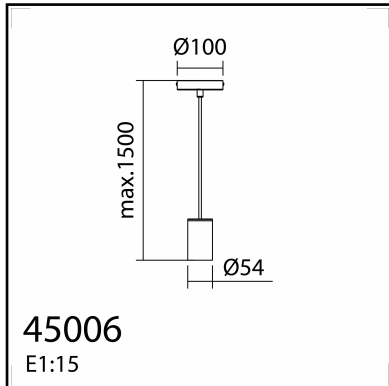

TECHNICAL DATA 450066101

LAMP INFO

Description:	PL KOPA latón mate E27 madera nogal		
Mark:	20001	TL Table Lamp	
Reference:	450066101		
Range:	45005	KOPA	
Code EAN:	8421797500665		
Measures (mm):	0100-0100-1500		
Weight (kg):	0.38		

Lampholder/Watts:	E27 LED max.20W	CCT:	-	Switch:	No
Bulb included:	No	Lm:	-	USB_C:	No
Class:	Class II	Effi LS:	-	Shade:	No
IP:	20	CRI:	-	Dimmable:	No
Driver inc.:	No	Lamp Power:	-		
Voltage/Frequence:	230V - 50Hz	Applied Standard:	CE / LVD		

PACKAGING DETAILS

	Individual Box	Outer Box	Master Box
Type:	MDC - BROWN PRINTED	MDC - MARRON / BROWN	
Units:	1.00	8.00	0.00
Measures:	0130-0130-0120	0280-0280-0260	_____
Gross Weight (kg):	0.46	3.70	-
CTN 40°:	21.978,00		

OBSERVATIONS

TECHNICAL DATA 450069101

LAMP INFO

Description:	PL KOPA negro mate E27 madera natural		
Mark:	20001	TL Table Lamp	
Reference:	450069101		
Range:	45005	KOPA	
Code EAN:	8421797500696		
Measures (mm):	0100-0100-1500		
Weight (kg):	0.38		