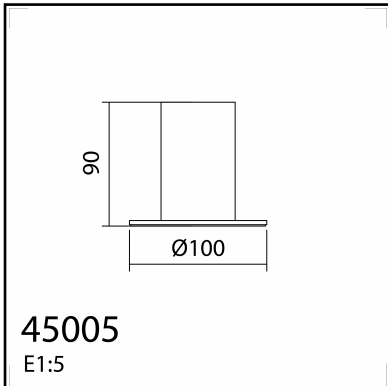

TECHNICAL DATA 450056101

LAMP INFO	
Description:	TL KOPA latón mate E27 madera nogal
Mark:	20001 TL Table Lamp
Reference:	450056101
Range:	45005 KOPA
Code EAN:	8421797500566
Measures (mm):	0100-0100-0090
Weight (kg):	0.28

Lampholder/Watts:	E27 LED max.20W	CCT:	-	Switch:	Cord switch
Bulb included:	No	Lm:	-	USB_C:	No
Class:	Class II	Effi LS:	-	Shade:	No
IP:	20	CRI:	-	Dimmable:	No
Driver inc.:	No	Lamp Power:	-		
Voltage/Frequence:	230V - 50Hz	Applied Standard:	CE / LVD		

PACKAGING DETAILS

	Individual Box	Outer Box	Master Box
Type:	MDC - BROWN PRINTED	MDC - MARRON / BROWN	
Units:	1.00	12.00	0.00
Measures:	0110-0110-0110	0240-0240-0360	_____
Gross Weight (kg):	0.34	4.98	-
CTN 40°:	32.407,00		

OBSERVATIONS

TECHNICAL DATA 450059101

LAMP INFO	
Description:	TL KOPA negro mate E27 madera natural
Mark:	20001 TL Table Lamp
Reference:	450059101
Range:	45005 KOPA
Code EAN:	8421797500597
Measures (mm):	0100-0100-0090
Weight (kg):	0.28