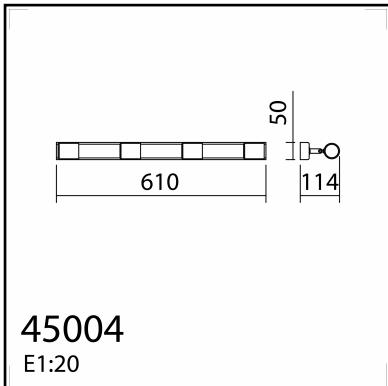

TECHNICAL DATA 450048101

LAMP INFO

Description:	SL ETNIA R4 blanco mate E27, madera pino natural
Mark:	10003 SL Spot Light
Reference:	450048101
Range:	45001 ETNIA
Code EAN:	8421797500481
Measures (mm):	0610-0114-0050
Weight (kg):	0.52

PACKAGING DETAILS

	Individual Box	Outer Box	Master Box
Type:	MDC - BROWN PRINTED	MDC - MARRON / BROWN	
Units:	1.00	12.00	0.00
Measures:	0120-0060-0615	0390-0265-0635	
Gross Weight (kg):	0.60	8.70	-
CTN 40':	10.239,00		

OBSERVATIONS

TECHNICAL DATA 450049101

LAMP INFO

Description:	SL ETNIA R4 negro mate E27, madera pino natural
Mark:	10003 SL Spot Light
Reference:	450049101
Range:	45001 ETNIA
Code EAN:	8421797500498
Measures (mm):	0610-0114-0050
Weight (kg):	0.52