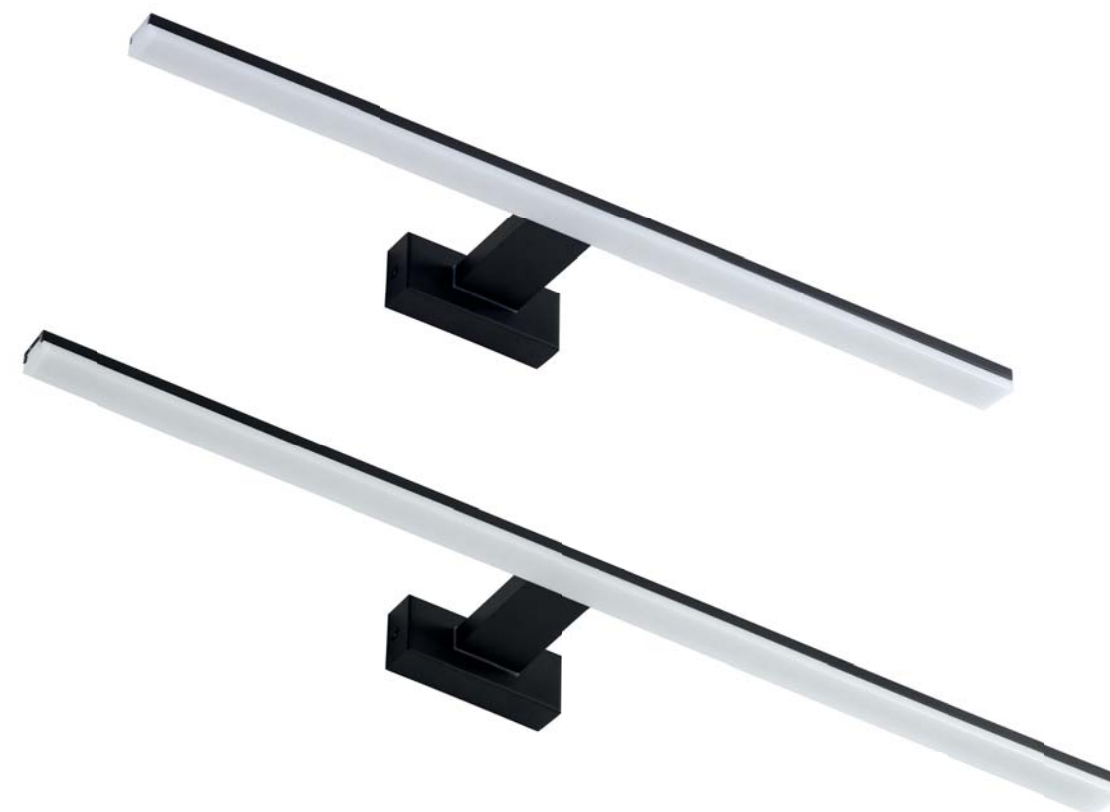

TIWALL

5-7598
5-7599
NEW

WL	⏻	▲	⦿	⚡	IP	W	🔋	Ra
LED SMD 16W 1600lm 3000K	-	x	1563lm	II	44	15,8W	A+	85,9
LED SMD 16W 1600lm 4000K	-	x	1563lm	II	44	15,8W	A+	85,9
LED SMD 20W 2000lm 3000K	-	x	1965lm	II	44	19,7W	A+	86
LED SMD 20W 2000lm 4000K	-	x	1965lm	II	44	19,7W	A+	86
REF. 3000K	REF. 4000K	16W						
5-7598-91-09	5-7598-91-05	Negro · Black · Noir						
REF. 3000K	REF. 4000K	20W						
5-7599-91-09	5-7599-91-05	Negro · Black · Noir