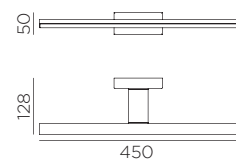

TIWALL

5-7596
5-7597
NEW

5-7596

5-7597

WL	⏻	▲	⦿	⚡	IP	W	🔋	Ra
LED SMD 8W 800lm 3000K	-	x	805lm	II	44	8,2W	A+	86
LED SMD 8W 800lm 4000K	-	x	805lm	II	44	8,2W	A+	86
LED SMD 12W 1200lm 3000K	-	x	1190lm	II	44	12,1W	A+	85,5
LED SMD 12W 1200lm 4000K	-	x	1190lm	II	44	12,1W	A+	85,5
REF. 3000K	REF. 4000K	8W						
5-7596-30-09	5-7596-30-03	Cromo · Shiny Chrome · Chrome						
REF. 3000K	REF. 4000K	12W						
5-7597-30-09	5-7597-30-03	Cromo · Shiny Chrome · Chrome						

TIWALL

5-7598
5-7599
NEW

5-7598

5-7599

WL	⏻	▲	⦿	⚡	IP	W	🔋	Ra
LED SMD 16W 1600lm 3000K	-	x	1563lm	II	44	15,8W	A+	85,9
LED SMD 16W 1600lm 4000K	-	x	1563lm	II	44	15,8W	A+	85,9
LED SMD 20W 2000lm 3000K	-	x	1965lm	II	44	19,7W	A+	86
LED SMD 20W 2000lm 4000K	-	x	1965lm	II	44	19,7W	A+	86
REF. 3000K	REF. 4000K	16W						
5-7598-30-09	5-7598-30-03	Cromo · Shiny Chrome · Chrome						
REF. 3000K	REF. 4000K	20W						
5-7599-30-09	5-7599-30-03	Cromo · Shiny Chrome · Chrome						