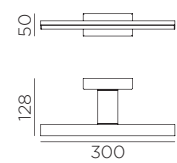

TIWALL

5-7596
5-7597
NEW

5-7596

5-7597

WL	⏻	▲	⦿	⚡	IP	W	🔋	Ra
LED SMD 8W 800lm 3000K	-	x	805lm	II	44	8,2W	A+	86
LED SMD 8W 800lm 4000K	-	x	805lm	II	44	8,2W	A+	86
LED SMD 12W 1200lm 3000K	-	x	1190lm	II	44	12,1W	A+	85,5
LED SMD 12W 1200lm 4000K	-	x	1190lm	II	44	12,1W	A+	85,5
REF. 3000K	REF. 4000K	8W						
5-7596-30-09	5-7596-30-03	Cromo · Shiny Chrome · Chrome						
REF. 3000K	REF. 4000K	12W						
5-7597-30-09	5-7597-30-03	Cromo · Shiny Chrome · Chrome						

TIWALL

5-7598
5-7599
NEW

5-7598

5-7599

WL	⏻	▲	⦿	⚡	IP	W	🔋	Ra
LED SMD 16W 1600lm 3000K	-	x	1563lm	II	44	15,8W	A+	85,9
LED SMD 16W 1600lm 4000K	-	x	1563lm	II	44	15,8W	A+	85,9
LED SMD 20W 2000lm 3000K	-	x	1965lm	II	44	19,7W	A+	86
LED SMD 20W 2000lm 4000K	-	x	1965lm	II	44	19,7W	A+	86
REF. 3000K	REF. 4000K	16W						
5-7598-30-09	5-7598-30-03	Cromo · Shiny Chrome · Chrome						
REF. 3000K	REF. 4000K	20W						
5-7599-30-09	5-7599-30-03	Cromo · Shiny Chrome · Chrome						

TIWALL

5-7596
5-7597
NEW

5-7596

5-7597

WL	⏻	▲	⦿	⚡	IP	W	🔋	Ra
LED SMD 8W 800lm 3000K	-	x	805lm	II	44	8,2W	A+	86
LED SMD 8W 800lm 4000K	-	x	805lm	II	44	8,2W	A+	86
LED SMD 12W 1200lm 3000K	-	x	1190lm	II	44	12,1W	A+	85,5
LED SMD 12W 1200lm 4000K	-	x	1190lm	II	44	12,1W	A+	85,5
REF. 3000K	REF. 4000K	8W						
5-7596-91-09	5-7596-91-05	Negro · Black · Noir						
REF. 3000K	REF. 4000K	12W						
5-7597-91-09	5-7597-91-05	Negro · Black · Noir						

TIWALL

5-7598
5-7599
NEW

5-7598

5-7599

WL	⏻	▲	⦿	⚡	IP	W	🔋	Ra
LED SMD 16W 1600lm 3000K	-	x	1563lm	II	44	15,8W	A+	85,9
LED SMD 16W 1600lm 4000K	-	x	1563lm	II	44	15,8W	A+	85,9
LED SMD 20W 2000lm 3000K	-	x	1965lm	II	44	19,7W	A+	86
LED SMD 20W 2000lm 4000K	-	x	1965lm	II	44	19,7W	A+	86
REF. 3000K	REF. 4000K	16W						
5-7598-91-09	5-7598-91-05	Negro · Black · Noir						
REF. 3000K	REF. 4000K	20W						
5-7599-91-09	5-7599-91-05	Negro · Black · Noir						