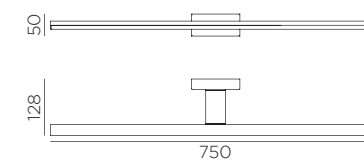

TIWALL

5-7596
5-7597
NEW

5-7596

5-7597

WL	⏻	▲	⦿	⚡	IP	W	🔋	Ra
LED SMD 8W 800lm 3000K	-	x	805lm	II	44	8,2W	A+	86
LED SMD 8W 800lm 4000K	-	x	805lm	II	44	8,2W	A+	86
LED SMD 12W 1200lm 3000K	-	x	1190lm	II	44	12,1W	A+	85,5
LED SMD 12W 1200lm 4000K	-	x	1190lm	II	44	12,1W	A+	85,5
REF. 3000K	REF. 4000K	8W						
5-7596-30-09	5-7596-30-03	Cromo · Shiny Chrome · Chrome						
REF. 3000K	REF. 4000K	12W						
5-7597-30-09	5-7597-30-03	Cromo · Shiny Chrome · Chrome						

TIWALL

5-7598
5-7599
NEW

5-7598

5-7599

WL	⏻	▲	⦿	⚡	IP	W	🔋	Ra
LED SMD 16W 1600lm 3000K	-	x	1563lm	II	44	15,8W	A+	85,9
LED SMD 16W 1600lm 4000K	-	x	1563lm	II	44	15,8W	A+	85,9
LED SMD 20W 2000lm 3000K	-	x	1965lm	II	44	19,7W	A+	86
LED SMD 20W 2000lm 4000K	-	x	1965lm	II	44	19,7W	A+	86
REF. 3000K	REF. 4000K	16W						
5-7598-30-09	5-7598-30-03	Cromo · Shiny Chrome · Chrome						
REF. 3000K	REF. 4000K	20W						
5-7599-30-09	5-7599-30-03	Cromo · Shiny Chrome · Chrome						