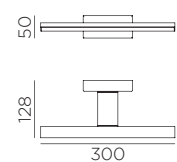

TIWALL

5-7596
5-7597
NEW

5-7596