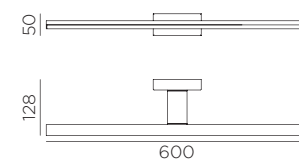

TIWALL

5-7596
5-7597
NEW

5-7596

5-7597

WL	⏻	▲	⦿	⚡	IP	W	🔋	Ra
LED SMD 8W 800lm 3000K	-	x	805lm	II	44	8,2W	A+	86
LED SMD 8W 800lm 4000K	-	x	805lm	II	44	8,2W	A+	86
LED SMD 12W 1200lm 3000K	-	x	1190lm	II	44	12,1W	A+	85,5
LED SMD 12W 1200lm 4000K	-	x	1190lm	II	44	12,1W	A+	85,5
REF. 3000K	REF. 4000K	8W						
5-7596-30-09	5-7596-30-03	Cromo · Shiny Chrome · Chrome						
REF. 3000K	REF. 4000K	12W						
5-7597-30-09	5-7597-30-03	Cromo · Shiny Chrome · Chrome						

TIWALL

5-7598
5-7599
NEW

5-7598

5-7599

WL	⏻	▲	⦿	⚡	IP	W	🔋	Ra
LED SMD 16W 1600lm 3000K	-	x	1563lm	II	44	15,8W	A+	85,9
LED SMD 16W 1600lm 4000K	-	x	1563lm	II	44	15,8W	A+	85,9
LED SMD 20W 2000lm 3000K	-	x	1965lm	II	44	19,7W	A+	86
LED SMD 20W 2000lm 4000K	-	x	1965lm	II	44	19,7W	A+	86
REF. 3000K	REF. 4000K	16W						
5-7598-30-09	5-7598-30-03	Cromo · Shiny Chrome · Chrome						
REF. 3000K	REF. 4000K	20W						
5-7599-30-09	5-7599-30-03	Cromo · Shiny Chrome · Chrome						