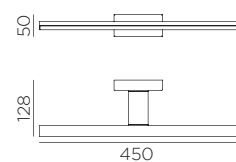

5-7597

WL	⏻	▲	⦿	⚡	IP	W	🔋	Ra
LED SMD 8W 800lm 3000K	-	x	805lm	II	44	8,2W	A+	86
LED SMD 8W 800lm 4000K	-	x	805lm	II	44	8,2W	A+	86
LED SMD 12W 1200lm 3000K	-	x	1190lm	II	44	12,1W	A+	85,5
LED SMD 12W 1200lm 4000K	-	x	1190lm	II	44	12,1W	A+	85,5
REF. 3000K	REF. 4000K	8W						
5-7596-91-09	5-7596-91-05	Negro · Black · Noir						
REF. 3000K	REF. 4000K	12W						
5-7597-91-09	5-7597-91-05	Negro · Black · Noir