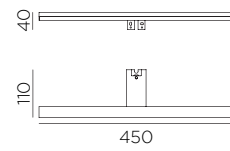

5-7686

Accesorios · Accessories · Accessoires