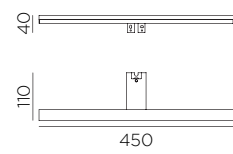

TIWALL KIT

5-7685
5-7686
NEW

5-7685

5-7686

Accesorios · Accessories · Accessoires

Armario · Cabinet · Armoire

Espejo · Mirror · Miroir

WL	Power	Beam	Light	IP	W	Efficiency	Ra
LED SMD 8W 800lm 3000K	-	x	805lm	II	44	8,2W	A+
LED SMD 8W 800lm 4000K	-	x	1190lm	II	44	12,1W	A+
LED SMD 12W 1200lm 3000K	-	x	1190lm	II	44	12,1W	A+
LED SMD 12W 1200lm 4000K	-	x	1190lm	II	44	12,1W	A+

Accesorios · Accessories · Accessoires

Armario · Cabinet · Armoire

Espejo · Mirror · Miroir

WL	Power	Beam	Light	IP	W	Efficiency	Ra
LED SMD 16W 1600lm 3000K	-	x	1563lm	II	44	15,8W	A+
LED SMD 16W 1600lm 4000K	-	x	1965lm	II	44	19,7W	A+
LED SMD 20W 2000lm 3000K	-	x	1965lm	II	44	19,7W	A+
LED SMD 20W 2000lm 4000K	-	x	1965lm	II	44	19,7W	A+