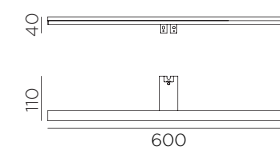

TIWALL KIT

5-7687
5-7688
NEW

5-7687