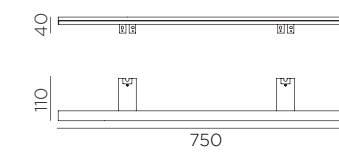

5-7688

Accesorios · Accessories · Accessoires