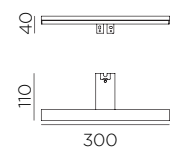

TIWALL KIT

5-7685
5-7686
NEW

5-7685

5-7686

Accesorios · Accessories · Accessoires

Armario · Cabinet · Armoire

Espejo · Mirror · Miroir

WL	Power	Beam	Light	IP	W	Efficiency	Ra
LED SMD 8W 800lm 3000K	-	x	805lm	II	44	8,2W	A+
LED SMD 8W 800lm 4000K	-	x	1190lm	II	44	12,1W	A+
LED SMD 12W 1200lm 3000K	-	x	1190lm	II	44	12,1W	A+
LED SMD 12W 1200lm 4000K	-	x	1190lm	II	44	12,1W	A+

Accesorios · Accessories · Accessoires

Armario · Cabinet · Armoire

Espejo · Mirror · Miroir

WL	Power	Beam	Light	IP	W	Efficiency	Ra
LED SMD 16W 1600lm 3000K	-	x	1563lm	II	44	15,8W	A+
LED SMD 16W 1600lm 4000K	-	x	1965lm	II	44	19,7W	A+
LED SMD 20W 2000lm 3000K	-	x	1965lm	II	44	19,7W	A+
LED SMD 20W 2000lm 4000K	-	x	1965lm	II	44	19,7W	A+