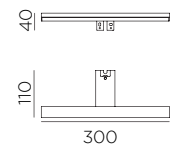

TIWALL KIT

5-7685
5-7686
NEW

5-7685