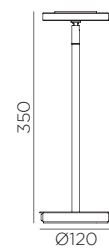

ONIX
5-7375

FL TL WL PL

LED SMD 30W 3000lm 3000K
LED COB 10W 1000lm 3000K

⏻ ^{PP}	▲	⦿	⚡	IP	W	🔋	Ra
v/v	v/v	1715/815lm	III	20	43,6W	A	83,4

REF.

5-7375-97-20 Níquel Mate · Matt Nickel · Nickel Mat

ONIX

5-7376

5-7379

5-7376

5-7379

TL **FL** **WL** **PL**

LED COB 6W 800lm 3000K ON/OFF

LED COB 6W 800lm 3000K TOUCH

⏻ ^{RT}	▲	⦿	⚡	IP	W	🔋	Ra
√ ^R	x	515lm	III	20	8,2W	A	81,7
√ ^T	√	510lm	III	20	7,8W	A	81,4

REF. ON/OFF

5-7376-97-09 Níquel Mate · Matt Nickel · Nickel Mat

REF. TOUCH

5-7379-97-09 Níquel Mate · Matt Nickel · Nickel Mat

WL FL TL PL

LED COB 6W 650lm 3000K

⏻	▲	⦿	⚡	IP	W	🔋	Ra
v	x	815lm	II	20	10,4W	A+	82,8

REF.

5-7377-97-02 Níquel Mate · Matt Nickel · Nickel Mat

ONIX
5-7378

PL FL TL WL

LED SMD 30W 3000lm 3000K

⏻	▲	⦿	⚡	IP	W	🔋	Ra
-	x	2090lm	II	20	29,2W	A	83,9

REF.

5-7378-97-02 Níquel Mate · Matt Nickel · Nickel Mat

FL pg.48 - TL pg.50 - WL pg.52