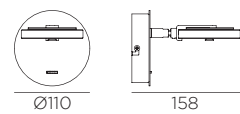

WL FL TL PL

LED COB 6W 650lm 3000K

⏻	▲	⦿	⚡	IP	W	🔋	Ra
v	x	815lm	II	20	10,4W	A+	82,8

REF.

5-7377-97-02 Níquel Mate · Matt Nickel · Nickel Mat