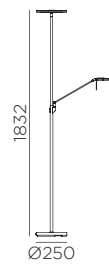

ONIX
5-7375

FL TL WL PL

LED SMD 30W 3000lm 3000K
LED COB 10W 1000lm 3000K

⏻ ^{PP}	▲	⦿	⚡	IP	W	🔋	Ra
v/v	v/v	1715/815lm	III	20	43,6W	A	83,4

REF.

5-7375-97-20 Níquel Mate · Matt Nickel · Nickel Mat

ONIX

5-7376

5-7379

5-7376

5-7379

TL **FL** **WL** **PL**

LED COB 6W 800lm 3000K ON/OFF

LED COB 6W 800lm 3000K TOUCH

⏻ ^{RT}	▲	⦿	⚡	IP	W	🔋	Ra
√ ^R	x	515lm	III	20	8,2W	A	81,7
√ ^T	√	510lm	III	20	7,8W	A	81,4

REF. ON/OFF

5-7376-97-09 Níquel Mate · Matt Nickel · Nickel Mat

REF. TOUCH

5-7379-97-09 Níquel Mate · Matt Nickel · Nickel Mat

WL FL TL PL

LED COB 6W 650lm 3000K

⏻	▲	⦿	⚡	IP	W	🔋	Ra
v	x	815lm	II	20	10,4W	A+	82,8

REF.

5-7377-97-02 Níquel Mate · Matt Nickel · Nickel Mat

ONIX
5-7378

PL FL TL WL

LED SMD 30W 3000lm 3000K

⏻	▲	⦿	⚡	IP	W	🔋	Ra
-	x	2090lm	II	20	29,2W	A	83,9

REF.

5-7378-97-02 Níquel Mate · Matt Nickel · Nickel Mat

FL pg.48 - TL pg.50 - WL pg.52