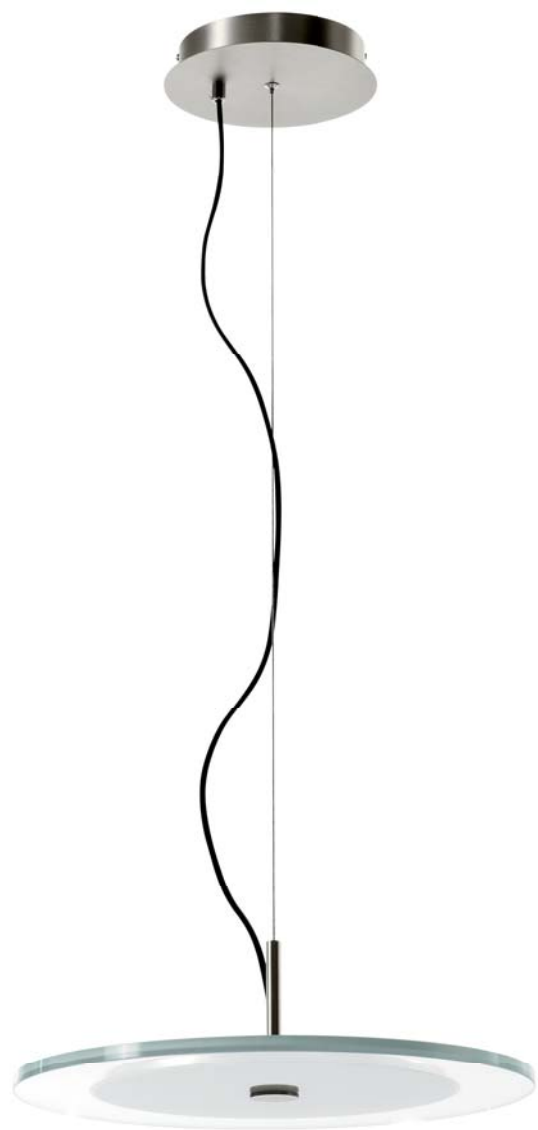

ONIX
5-7375

FL TL WL PL

LED SMD 30W 3000lm 3000K
LED COB 10W 1000lm 3000K

⏻ ^{PP}	▲	⦿	⚡	IP	W	🔋	Ra
v/v	v/v	1715/815lm	III	20	43,6W	A	83,4

REF.

5-7375-97-20 Níquel Mate · Matt Nickel · Nickel Mat

ONIX

5-7376

5-7379

5-7376

5-7379

TL **FL** **WL** **PL**

LED COB 6W 800lm 3000K ON/OFF

LED COB 6W 800lm 3000K TOUCH

⏻ ^{RT}	▲	⦿	⚡	IP	W	🔋	Ra
√ ^R	x	515lm	III	20	8,2W	A	81,7
√ ^T	√	510lm	III	20	7,8W	A	81,4

REF. ON/OFF

5-7376-97-09 Níquel Mate · Matt Nickel · Nickel Mat

REF. TOUCH

5-7379-97-09 Níquel Mate · Matt Nickel · Nickel Mat

WL FL TL PL

LED COB 6W 650lm 3000K

⏻	▲	⦿	⚡	IP	W	🔋	Ra
v	x	815lm	II	20	10,4W	A+	82,8

REF.

5-7377-97-02 Níquel Mate · Matt Nickel · Nickel Mat

ONIX
5-7378

PL FL TL WL

LED SMD 30W 3000lm 3000K

⏻	▲	⦿	⚡	IP	W	🔋	Ra
-	x	2090lm	II	20	29,2W	A	83,9

REF.

5-7378-97-02 Níquel Mate · Matt Nickel · Nickel Mat

FL pg.48 - TL pg.50 - WL pg.52