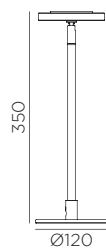

ONIX
5-7375

FL TL WL PL

LED SMD 30W 3000lm 3000K
LED COB 10W 1000lm 3000K

⏻ ^{PP}	▲	⦿	⚡	IP	W	🔋	Ra
v/v	v/v	1715/815lm	III	20	43,6W	A	83,4

REF.

5-7375-97-20 Níquel Mate · Matt Nickel · Nickel Mat

ONIX

5-7376

5-7379

5-7376

5-7379

TL **FL** **WL** **PL**

LED COB 6W 800lm 3000K ON/OFF

LED COB 6W 800lm 3000K TOUCH

⏻ ^{RT}	▲	⦿	⚡	IP	W	🔋	Ra
√ ^R	x	515lm	III	20	8,2W	A	81,7
√ ^T	√	510lm	III	20	7,8W	A	81,4

REF. ON/OFF

5-7376-97-09 Níquel Mate · Matt Nickel · Nickel Mat

REF. TOUCH

5-7379-97-09 Níquel Mate · Matt Nickel · Nickel Mat

WL FL TL PL

LED COB 6W 650lm 3000K

⏻	▲	⦿	⚡	IP	W	🔋	Ra
v	x	815lm	II	20	10,4W	A+	82,8

REF.

5-7377-97-02 Níquel Mate · Matt Nickel · Nickel Mat

ONIX
5-7378

PL FL TL WL

LED SMD 30W 3000lm 3000K

⏻	▲	⦿	⚡	IP	W	🔋	Ra
-	x	2090lm	II	20	29,2W	A	83,9

REF.

5-7378-97-02 Níquel Mate · Matt Nickel · Nickel Mat

FL pg.48 - TL pg.50 - WL pg.52