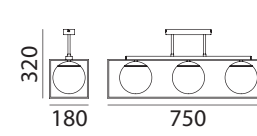

GABIA

3xE27 max.40W

REF: 5-7799-91-01 Negro Mate · Matt Black · Noir Mat

*Bombilla no incluida/Bulb not included/Ampoule non incluse