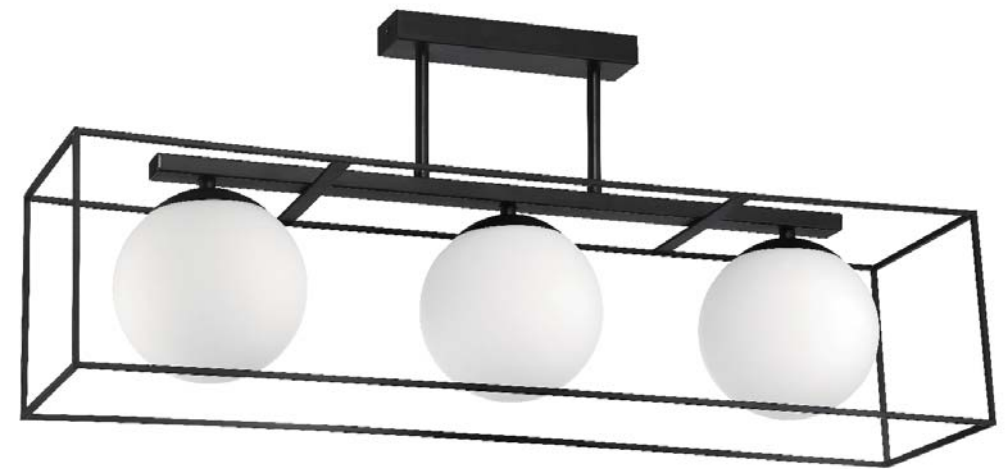

GABIA

GABIA

E27 max.40W

REF: 5-7798-91-01 Negro Mate · Matt Black · Noir Mat

\*Bombilla no incluida/Bulb not included/Ampoule non incluse

GABIA

E27 max.40W

REF: 5-7797-91-01 Negro Mate · Matt Black · Noir Mat

\*Bombilla no incluida/Bulb not included/Ampoule non incluse

GABIA

3xE27 max.40W

REF: 5-7799-91-01 Negro Mate · Matt Black · Noir Mat

\*Bombilla no incluida/Bulb not included/Ampoule non incluse